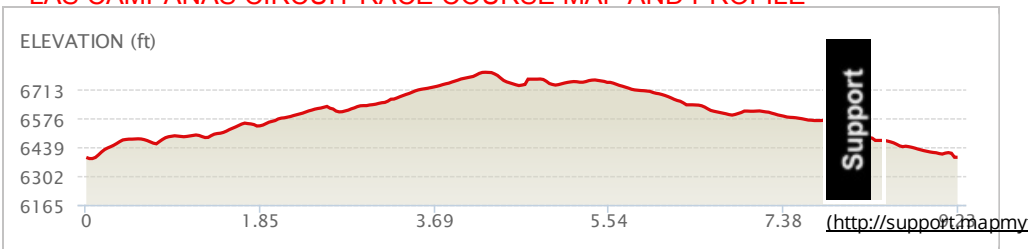

LAS CAMPANAS CIRCUIT RACE COURSE MAP AND PROFILE

START ELEVATION
6391 FT

MAX ELEVATION
6796 FT

GAIN
490 FT

CLIMBS ON ROUTE