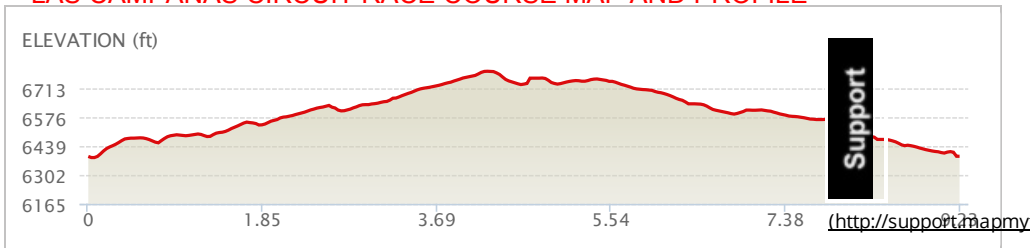

## LAS CAMPANAS CIRCUIT RACE COURSE MAP AND PROFILE

START ELEVATION  
**6391 FT**

MAX ELEVATION  
**6796 FT**

GAIN  
**490 FT**

CLIMBS ON ROUTE