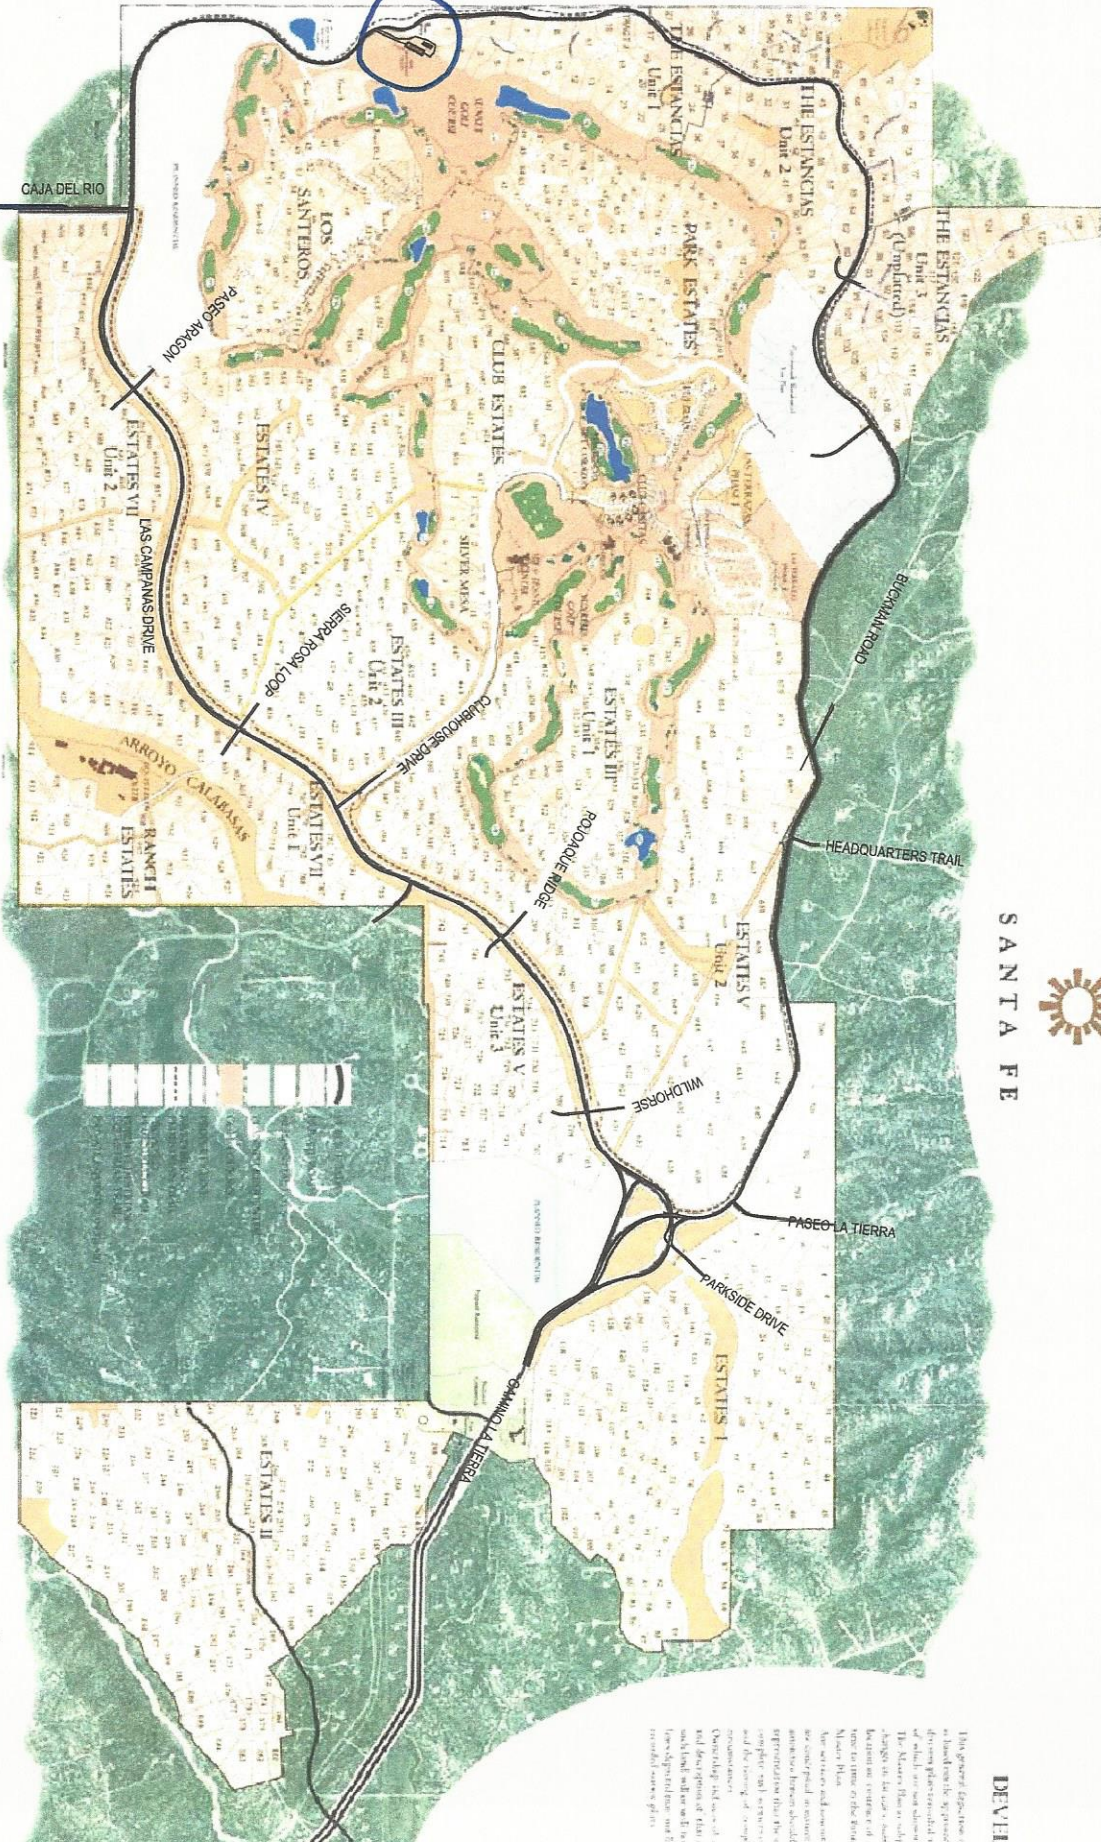

SANTA FE

DEVEL

Hills

LAS CAMPANAS AREA PLAN

Las Campanas Ltd. Partnership 2002-2006
12/31/2006