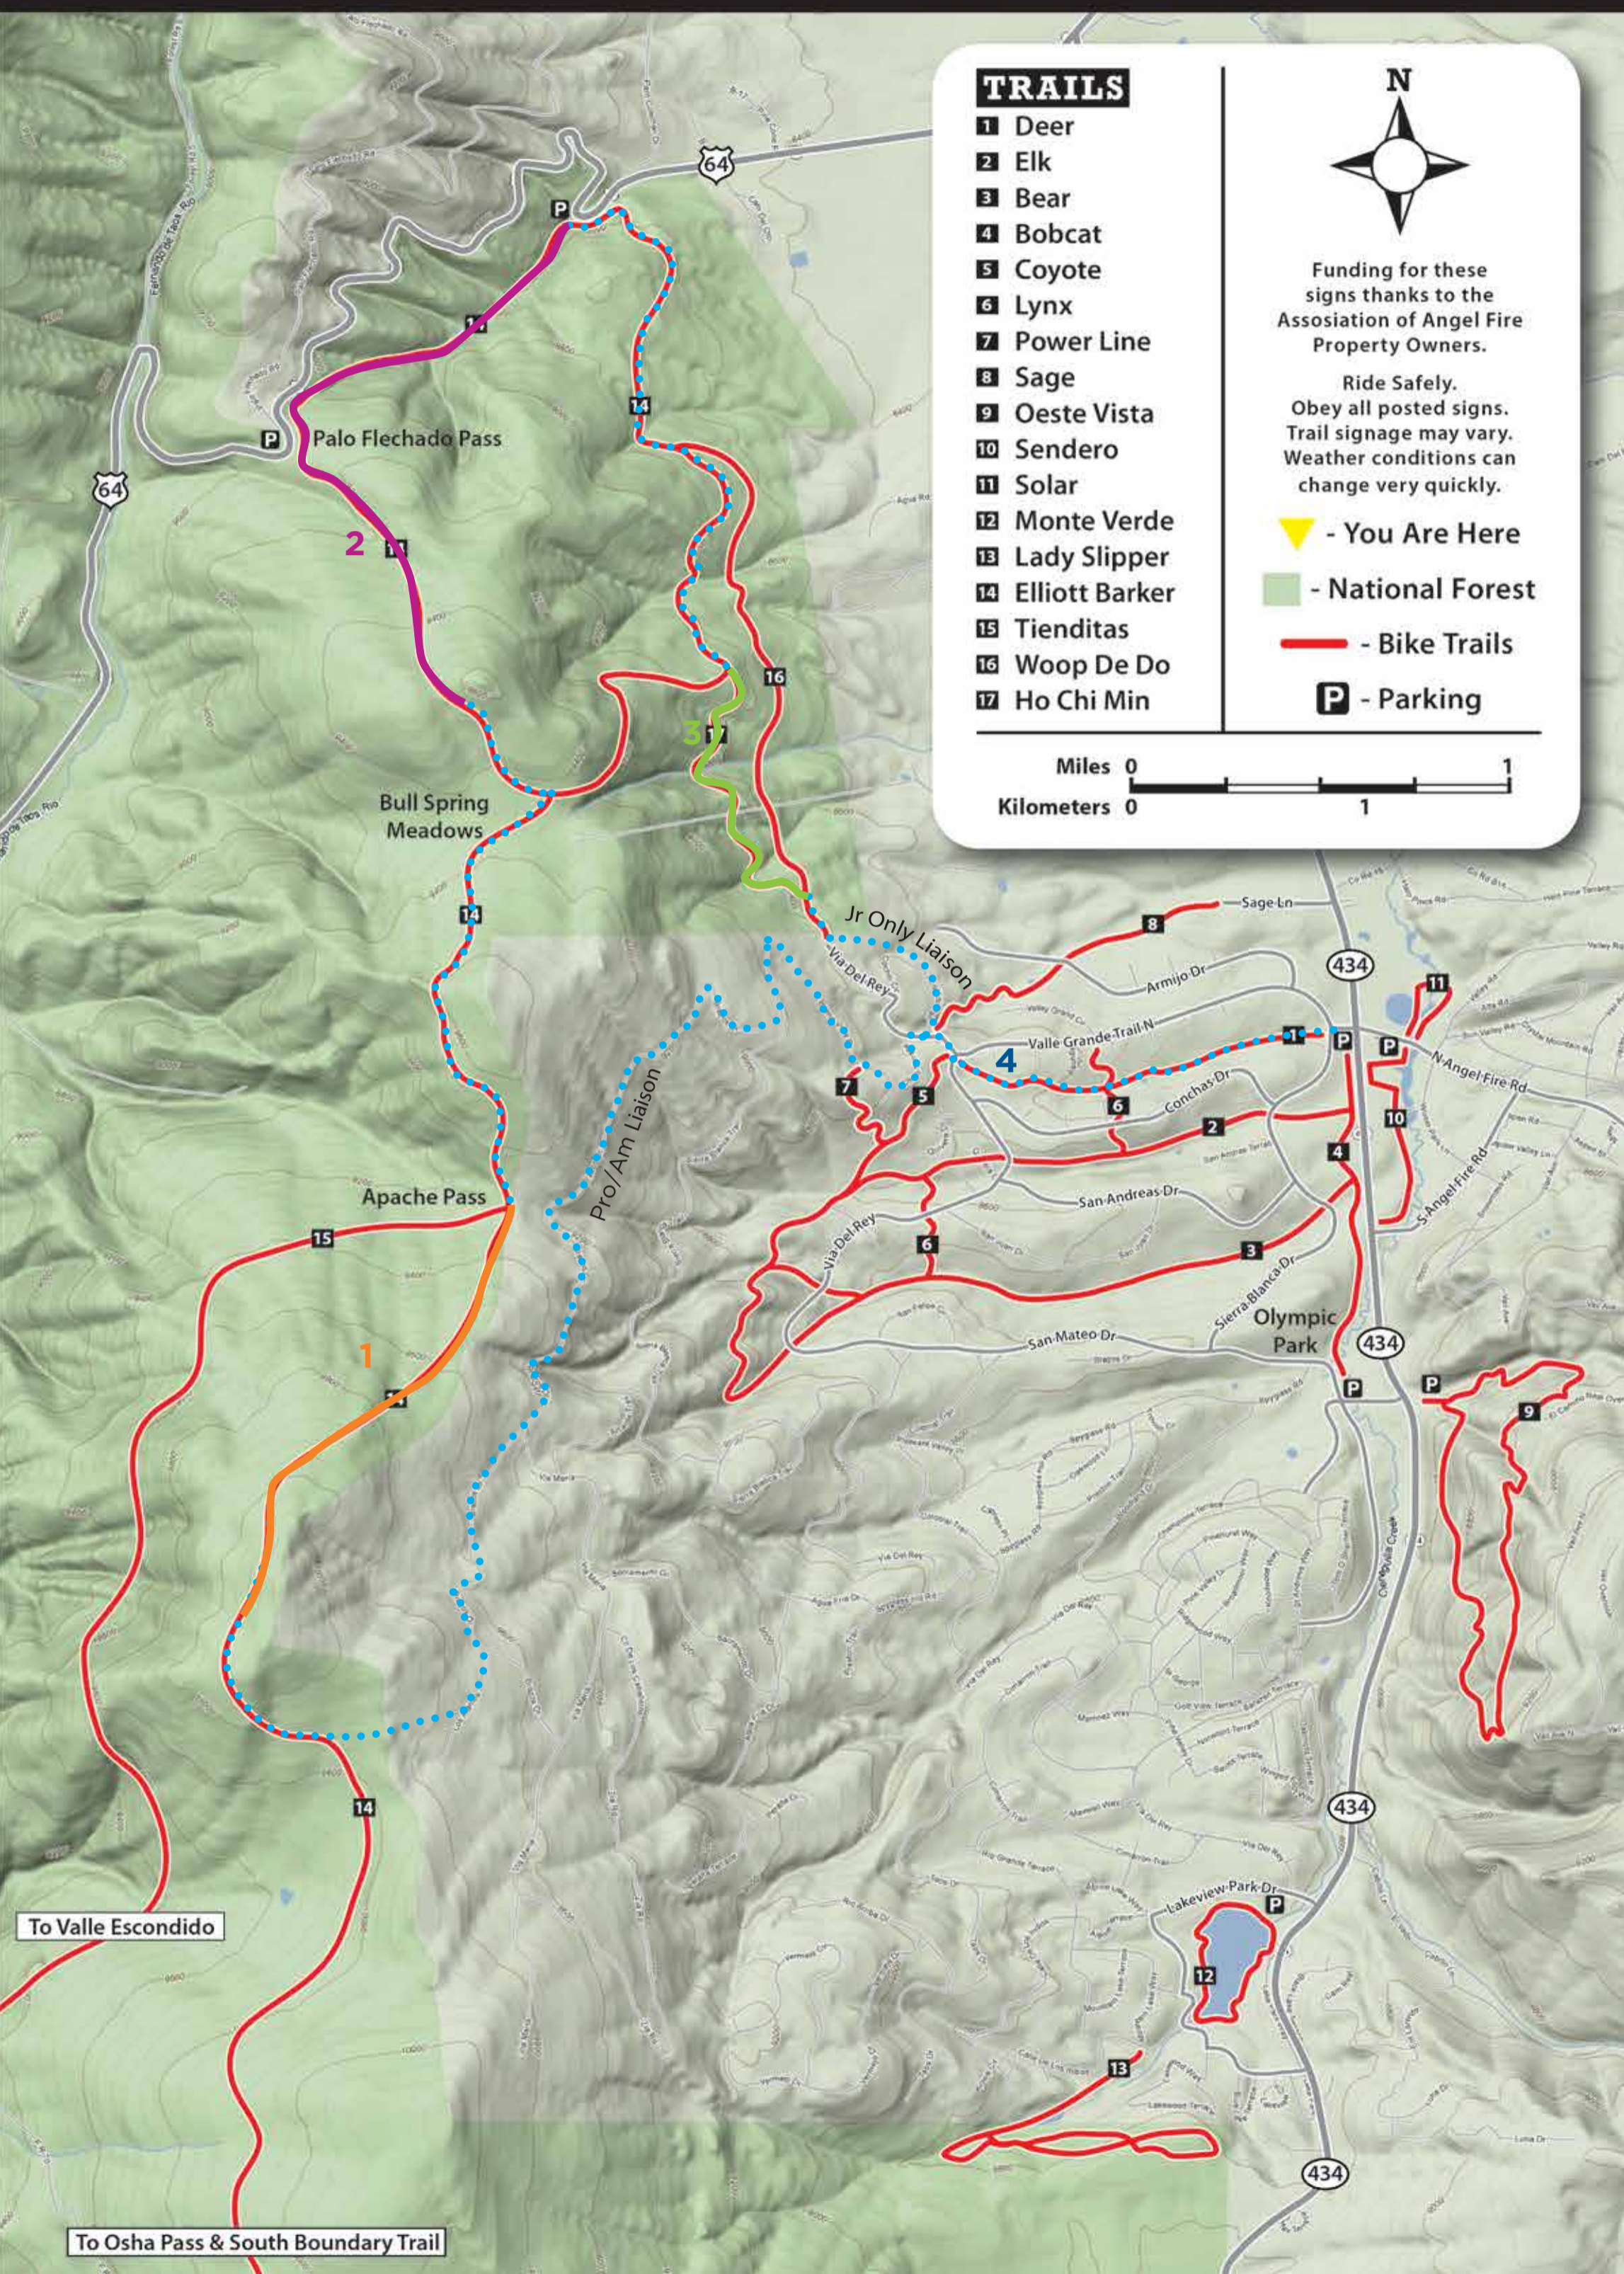

ANGEL FIRE BIKE TRAILS

TRAILS

- 1 Deer
- 2 Elk
- 3 Bear
- 4 Bobcat
- 5 Coyote
- 6 Lynx
- 7 Power Line
- 8 Sage
- 9 Oeste Vista
- 10 Sendero
- 11 Solar
- 12 Monte Verde
- 13 Lady Slipper
- 14 Elliott Barker
- 15 Tienditas
- 16 Woop De Do
- 17 Ho Chi Min

Funding for these signs thanks to the Association of Angel Fire Property Owners.

Ride Safely.
Obey all posted signs.
Trail signage may vary.
Weather conditions can change very quickly.

- You Are Here

- National Forest

- Bike Trails

- Parking

To Valle Escondido

To Osha Pass & South Boundary Trail