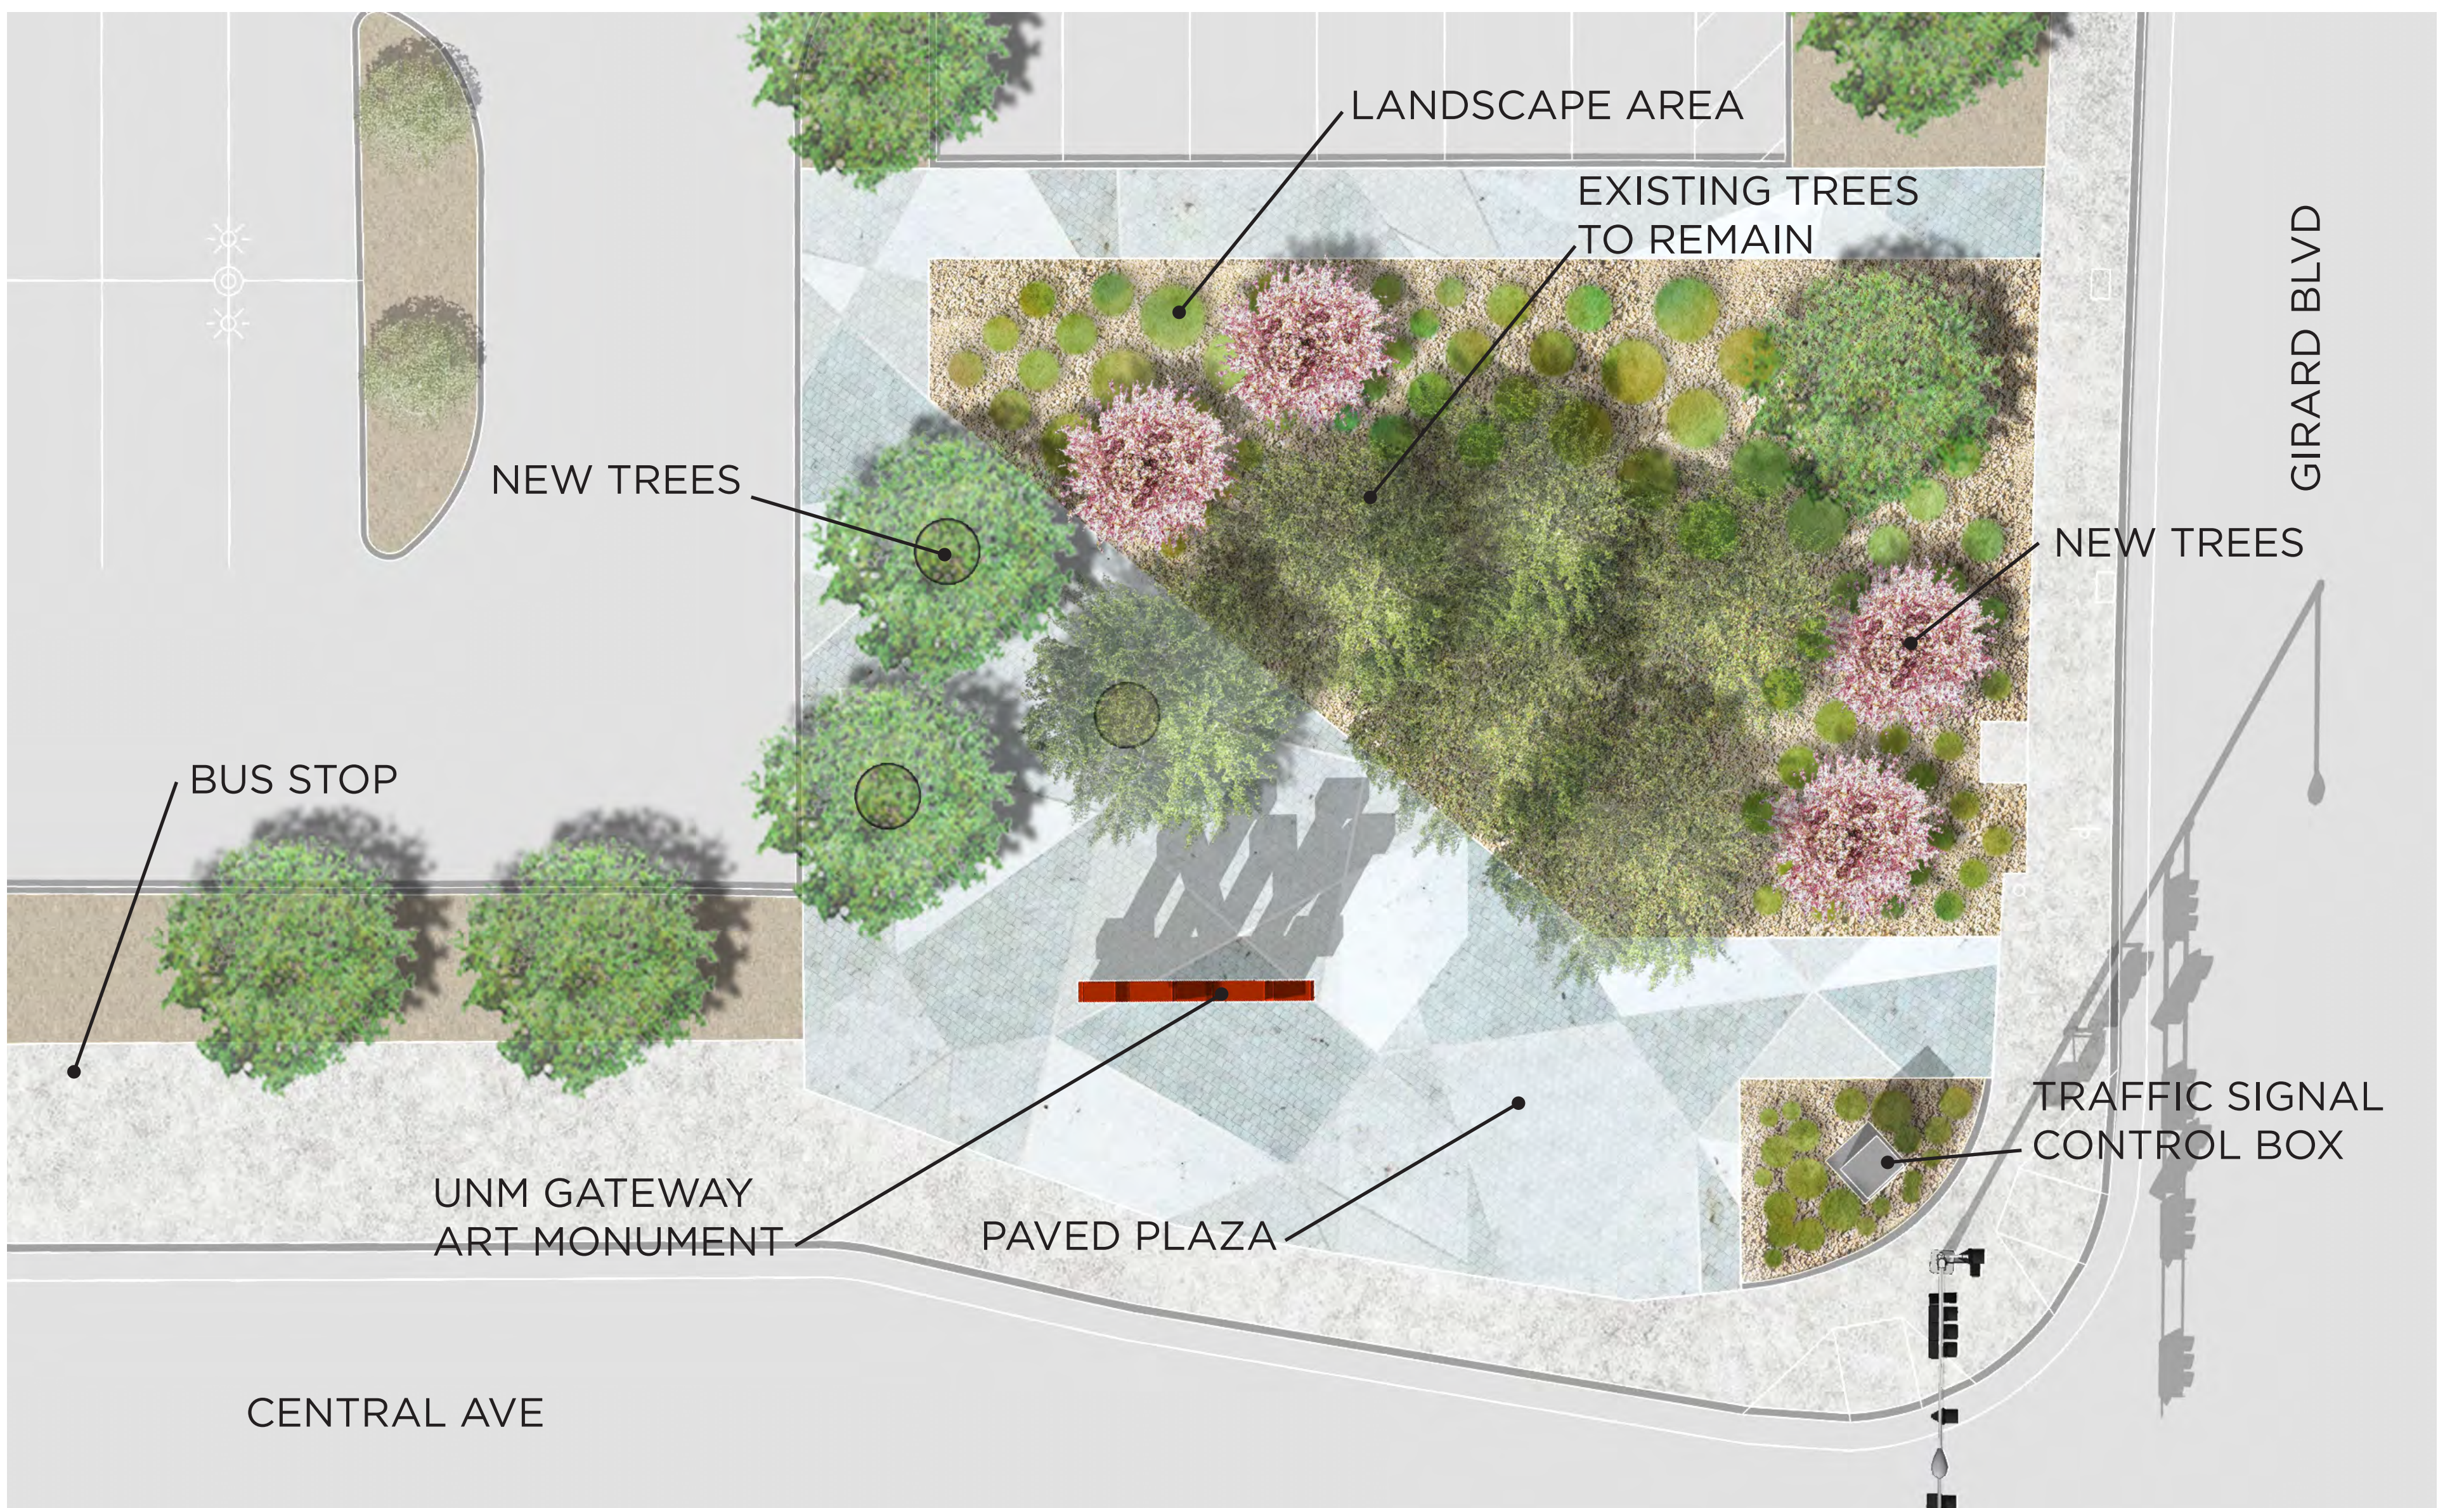

PLANTING SCHEMES

DESERT ACCENTS

WOVEN GRASSES

CHERRY & SILVER

PAVING SCHEMES

PUEBLO SHADOWS

LINEAR MOMENTUM

PIXELATED FADE

LIGHTING CONCEPTS

VIEW FROM CENTRAL AVE | WESTBOUND

PLAN VIEW

VIEW FROM GIRARD BLVD | NORTHBOUND

VIEW FROM CENTRAL BLVD | EASTBOUND

VIEW FROM MONTE VISTA BLVD | SOUTHWEST-BOUND

THE LOBO 'U'

| Central & Girard Site Improvements

# PUEBLO REVIVAL PLAZA

VIEW FROM CENTRAL AVE | WESTBOUND

PLAN VIEW

VIEW FROM GIRARD BLVD | NORTHBOUND

VIEW FROM CENTRAL BLVD | EASTBOUND

VIEW FROM MONTE VISTA BLVD | SOUTHWEST-BOUND

VIEW FROM CENTRAL AVE | WESTBOUND

PLAN VIEW

VIEW FROM GIRARD BLVD | NORTHBOUND

VIEW FROM CENTRAL BLVD | EASTBOUND

VIEW FROM MONTE VISTA BLVD | SOUTHWEST-BOUND

ROUTE 66

Central & Girard Site Improvements