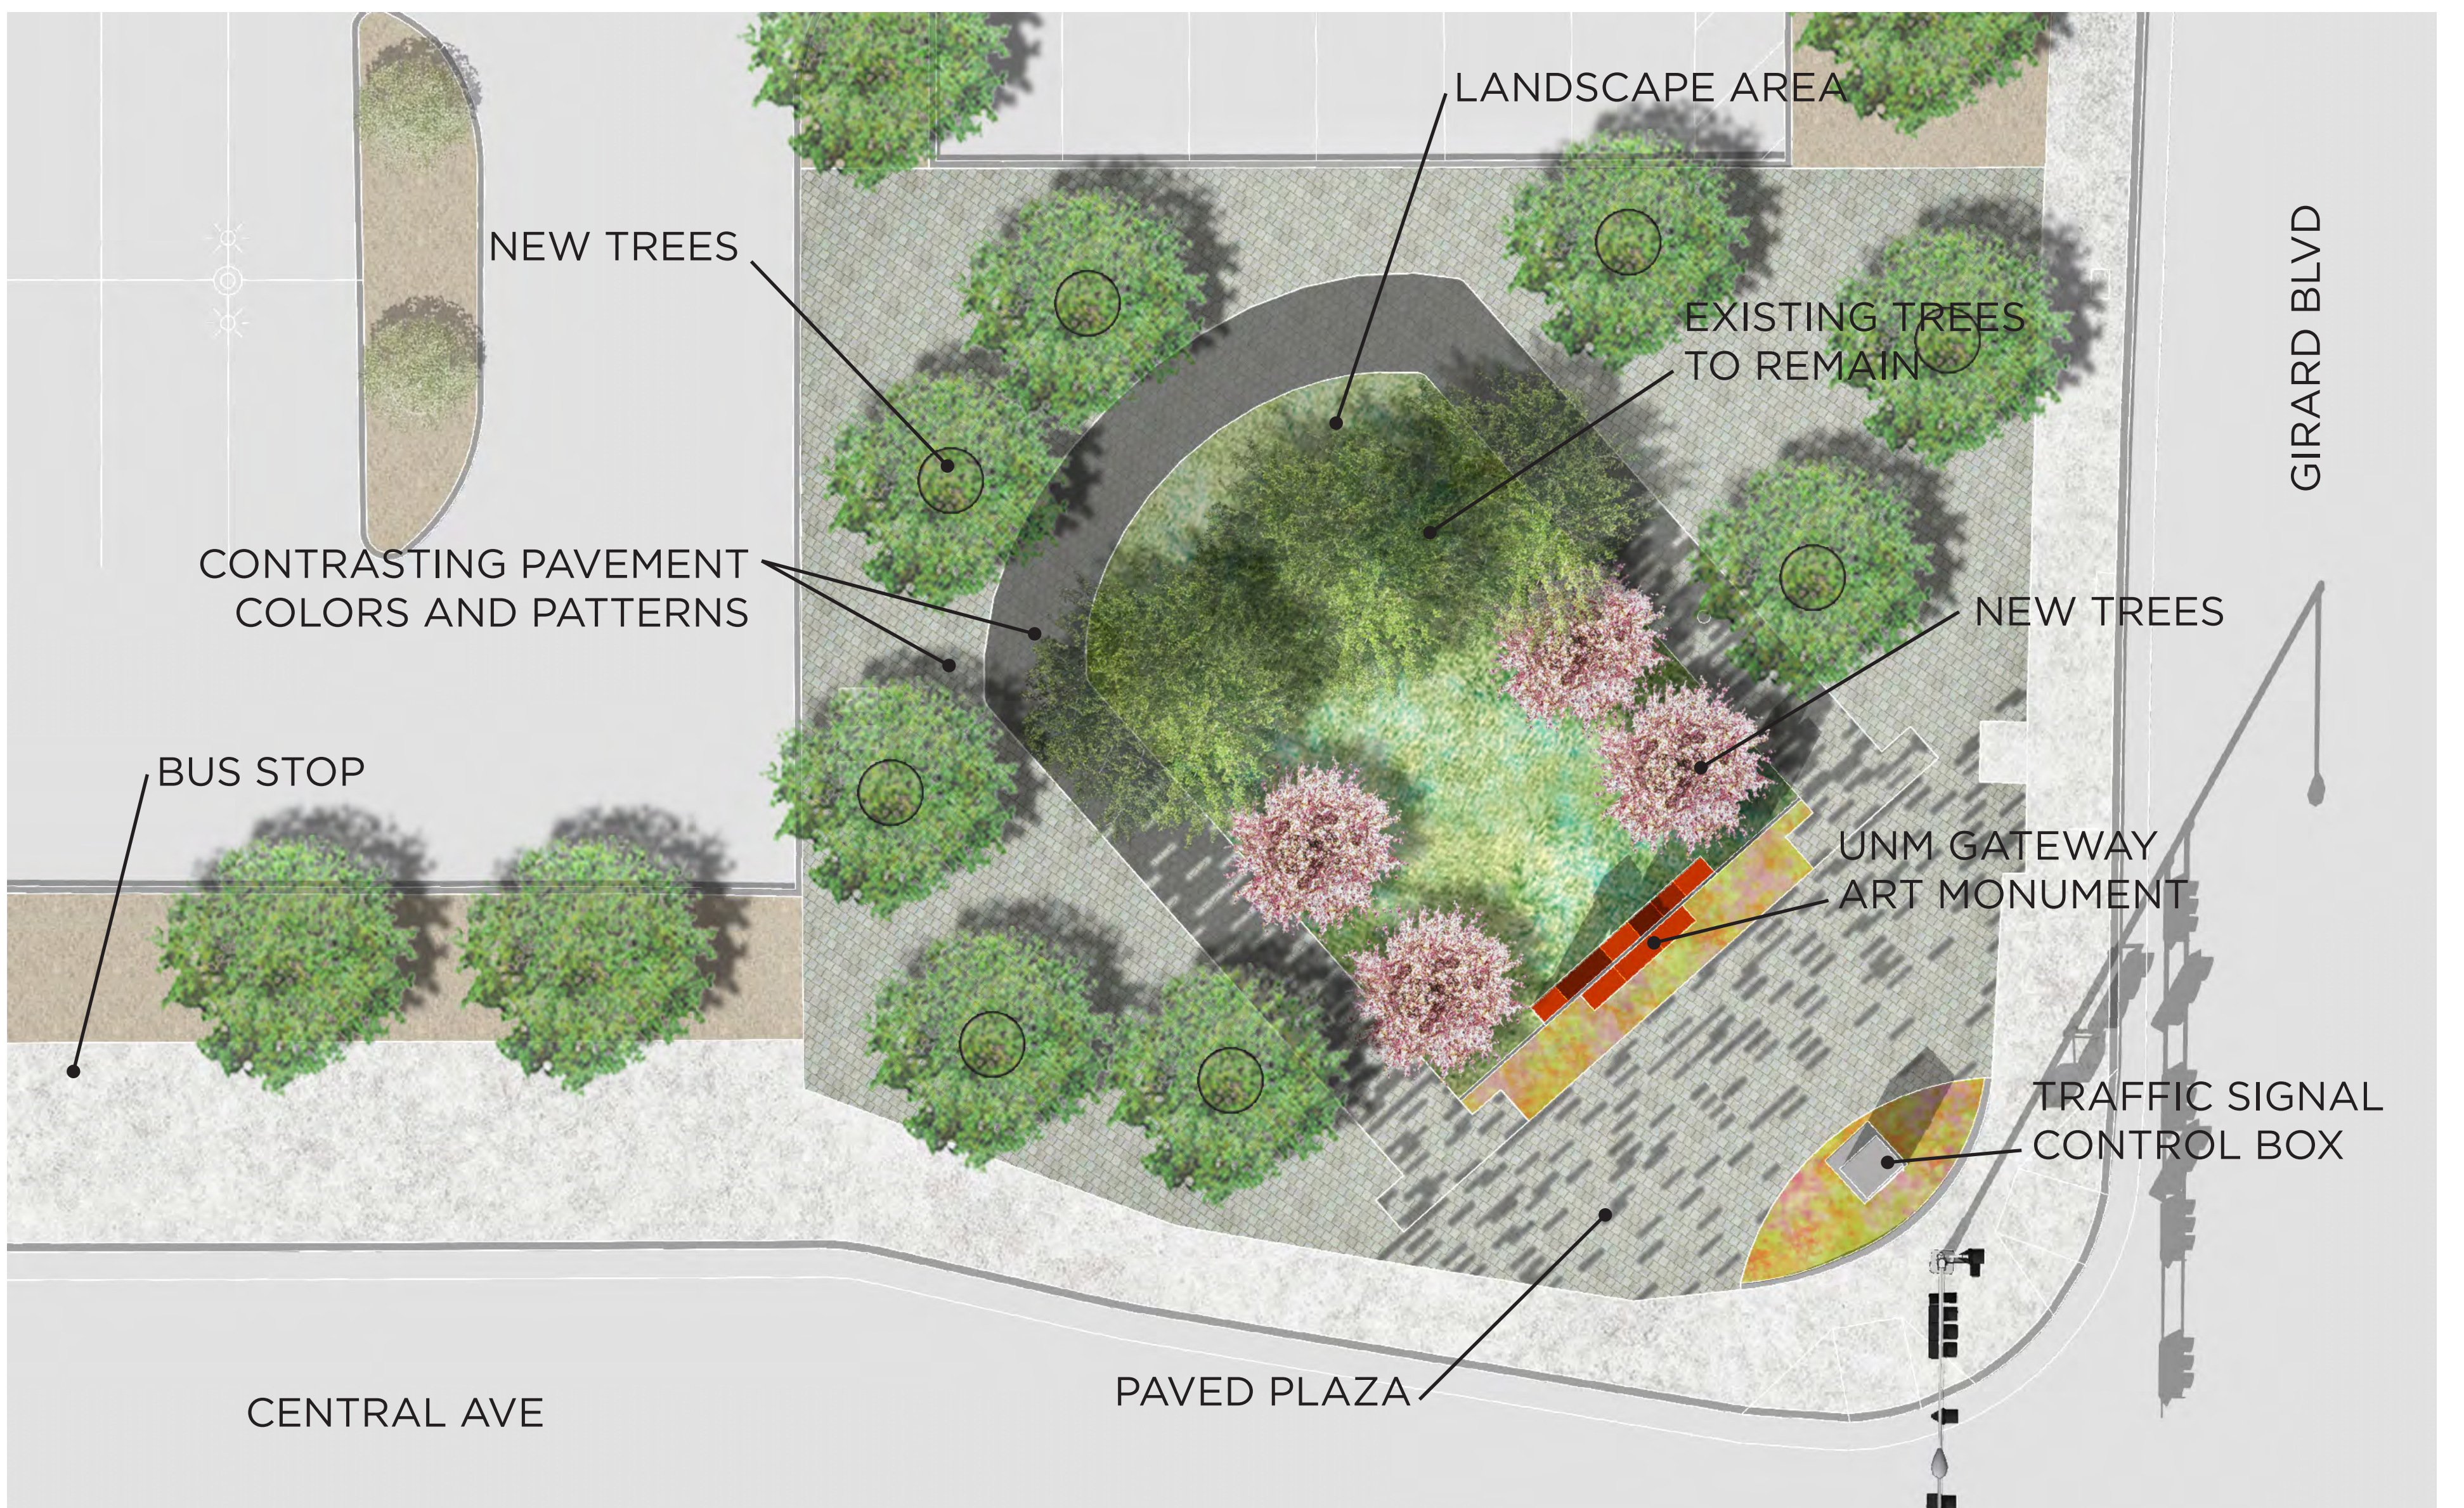

PLANTING SCHEMES

DESERT ACCENTS

WOVEN GRASSES

CHERRY & SILVER

PAVING SCHEMES

PUEBLO SHADOWS

LINEAR MOMENTUM

PIXELATED FADE

LIGHTING CONCEPTS

VIEW FROM CENTRAL AVE | WESTBOUND

PLAN VIEW

VIEW FROM GIRARD BLVD | NORTHBOUND

VIEW FROM CENTRAL BLVD | EASTBOUND

VIEW FROM MONTE VISTA BLVD | SOUTHWEST-BOUND

THE LOBO 'U'

| Central & Girard Site Improvements

# PUEBLO REVIVAL PLAZA

VIEW FROM CENTRAL AVE | WESTBOUND

PLAN VIEW

VIEW FROM GIRARD BLVD | NORTHBOUND

VIEW FROM CENTRAL BLVD | EASTBOUND

VIEW FROM MONTE VISTA BLVD | SOUTHWEST-BOUND

VIEW FROM CENTRAL AVE | WESTBOUND

PLAN VIEW

VIEW FROM GIRARD BLVD | NORTHBOUND

VIEW FROM CENTRAL BLVD | EASTBOUND

VIEW FROM MONTE VISTA BLVD | SOUTHWEST-BOUND

ROUTE 66

Central & Girard Site Improvements