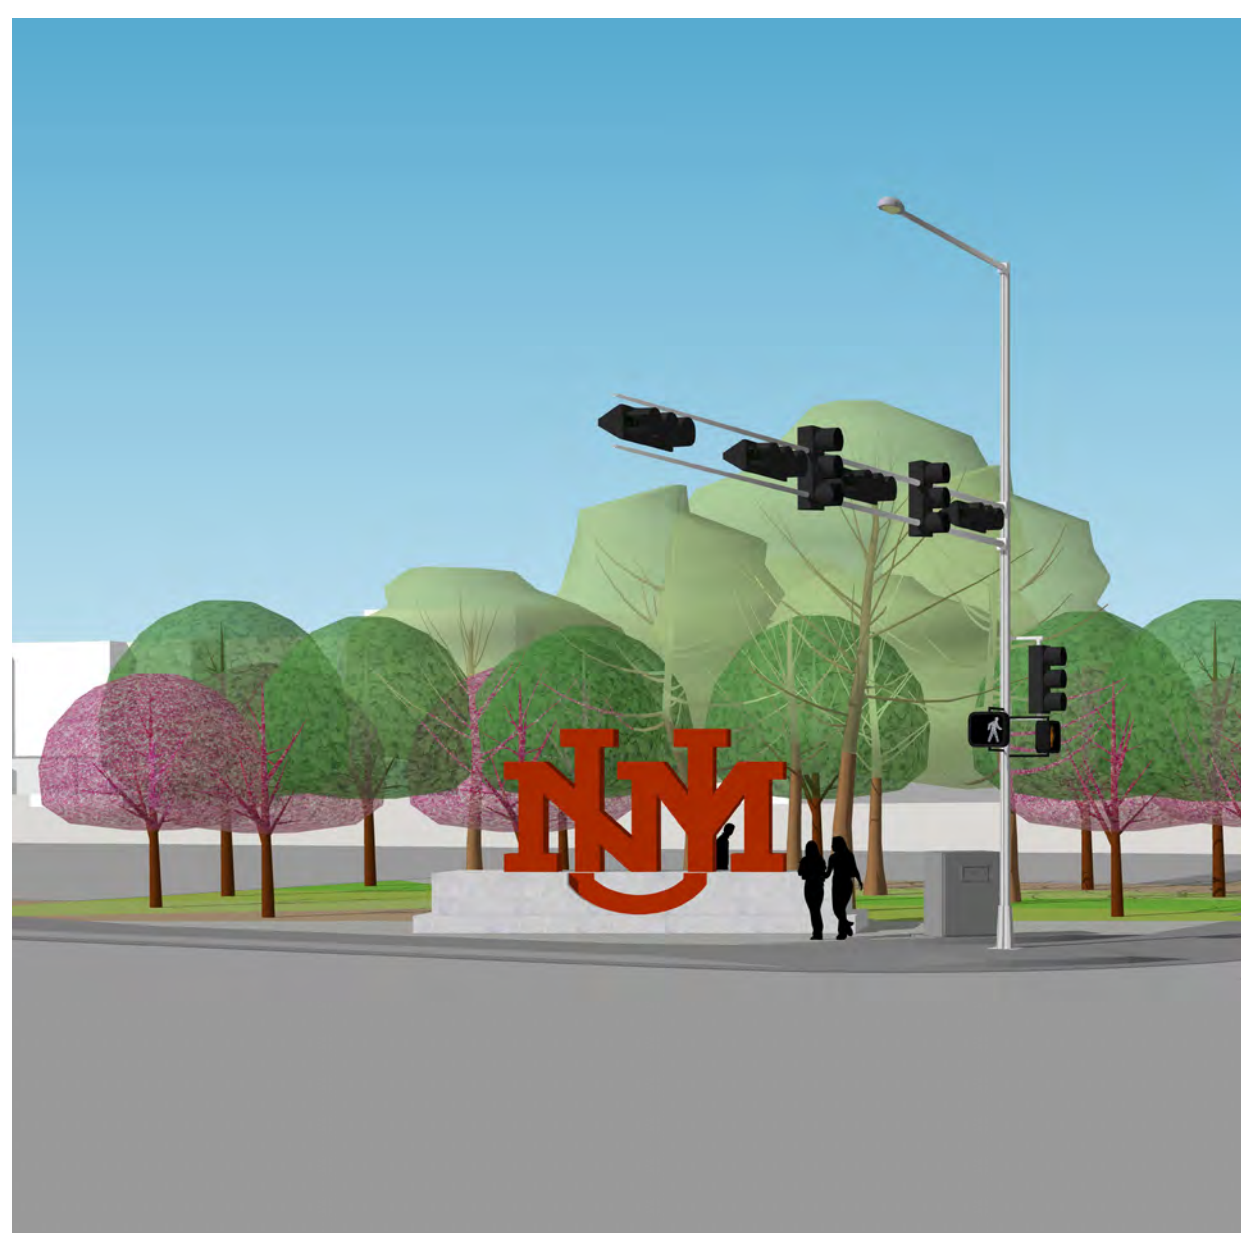

LIGHTING CONCEPTS

VIEW FROM CENTRAL AVE | WESTBOUND

PLAN VIEW

VIEW FROM GIRARD BLVD | NORTHBOUND

VIEW FROM CENTRAL BLVD | EASTBOUND

VIEW FROM MONTE VISTA BLVD | SOUTHWEST-BOUND

THE LOBO 'U'

| Central & Girard Site Improvements

# PUEBLO REVIVAL PLAZA

VIEW FROM CENTRAL AVE | WESTBOUND

PLAN VIEW

VIEW FROM GIRARD BLVD | NORTHBOUND

VIEW FROM CENTRAL BLVD | EASTBOUND

VIEW FROM MONTE VISTA BLVD | SOUTHWEST-BOUND

VIEW FROM CENTRAL AVE | WESTBOUND

PLAN VIEW

VIEW FROM GIRARD BLVD | NORTHBOUND

VIEW FROM CENTRAL BLVD | EASTBOUND

VIEW FROM MONTE VISTA BLVD | SOUTHWEST-BOUND

ROUTE 66

Central & Girard Site Improvements