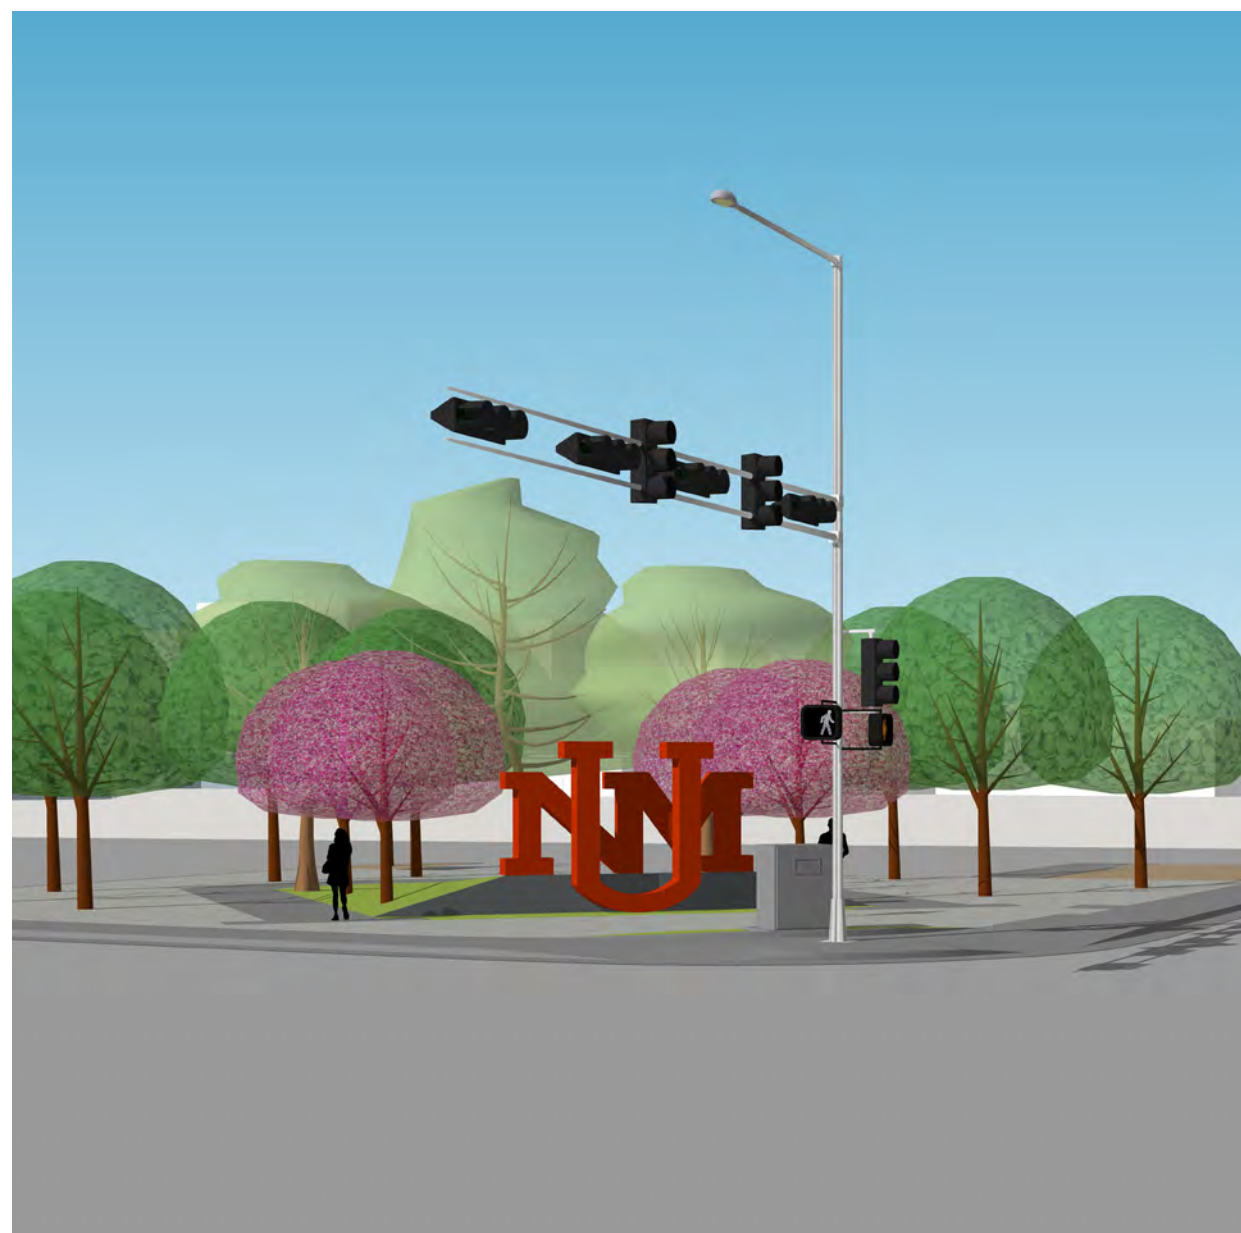

PLANTING SCHEMES

DESERT ACCENTS

WOVEN GRASSES

CHERRY & SILVER

PAVING SCHEMES

PUEBLO SHADOWS

LINEAR MOMENTUM

PIXELATED FADE

LIGHTING CONCEPTS

VIEW FROM CENTRAL AVE | WESTBOUND

PLAN VIEW

VIEW FROM GIRARD BLVD | NORTHBOUND

VIEW FROM CENTRAL BLVD | EASTBOUND

VIEW FROM MONTE VISTA BLVD | SOUTHWEST-BOUND

THE LOBO 'U'

| Central & Girard Site Improvements

# PUEBLO REVIVAL PLAZA

VIEW FROM CENTRAL AVE | WESTBOUND

PLAN VIEW

VIEW FROM GIRARD BLVD | NORTHBOUND

VIEW FROM CENTRAL BLVD | EASTBOUND

VIEW FROM MONTE VISTA BLVD | SOUTHWEST-BOUND

VIEW FROM CENTRAL AVE | WESTBOUND

PLAN VIEW

VIEW FROM GIRARD BLVD | NORTHBOUND

VIEW FROM CENTRAL BLVD | EASTBOUND

VIEW FROM MONTE VISTA BLVD | SOUTHWEST-BOUND

ROUTE 66

Central & Girard Site Improvements