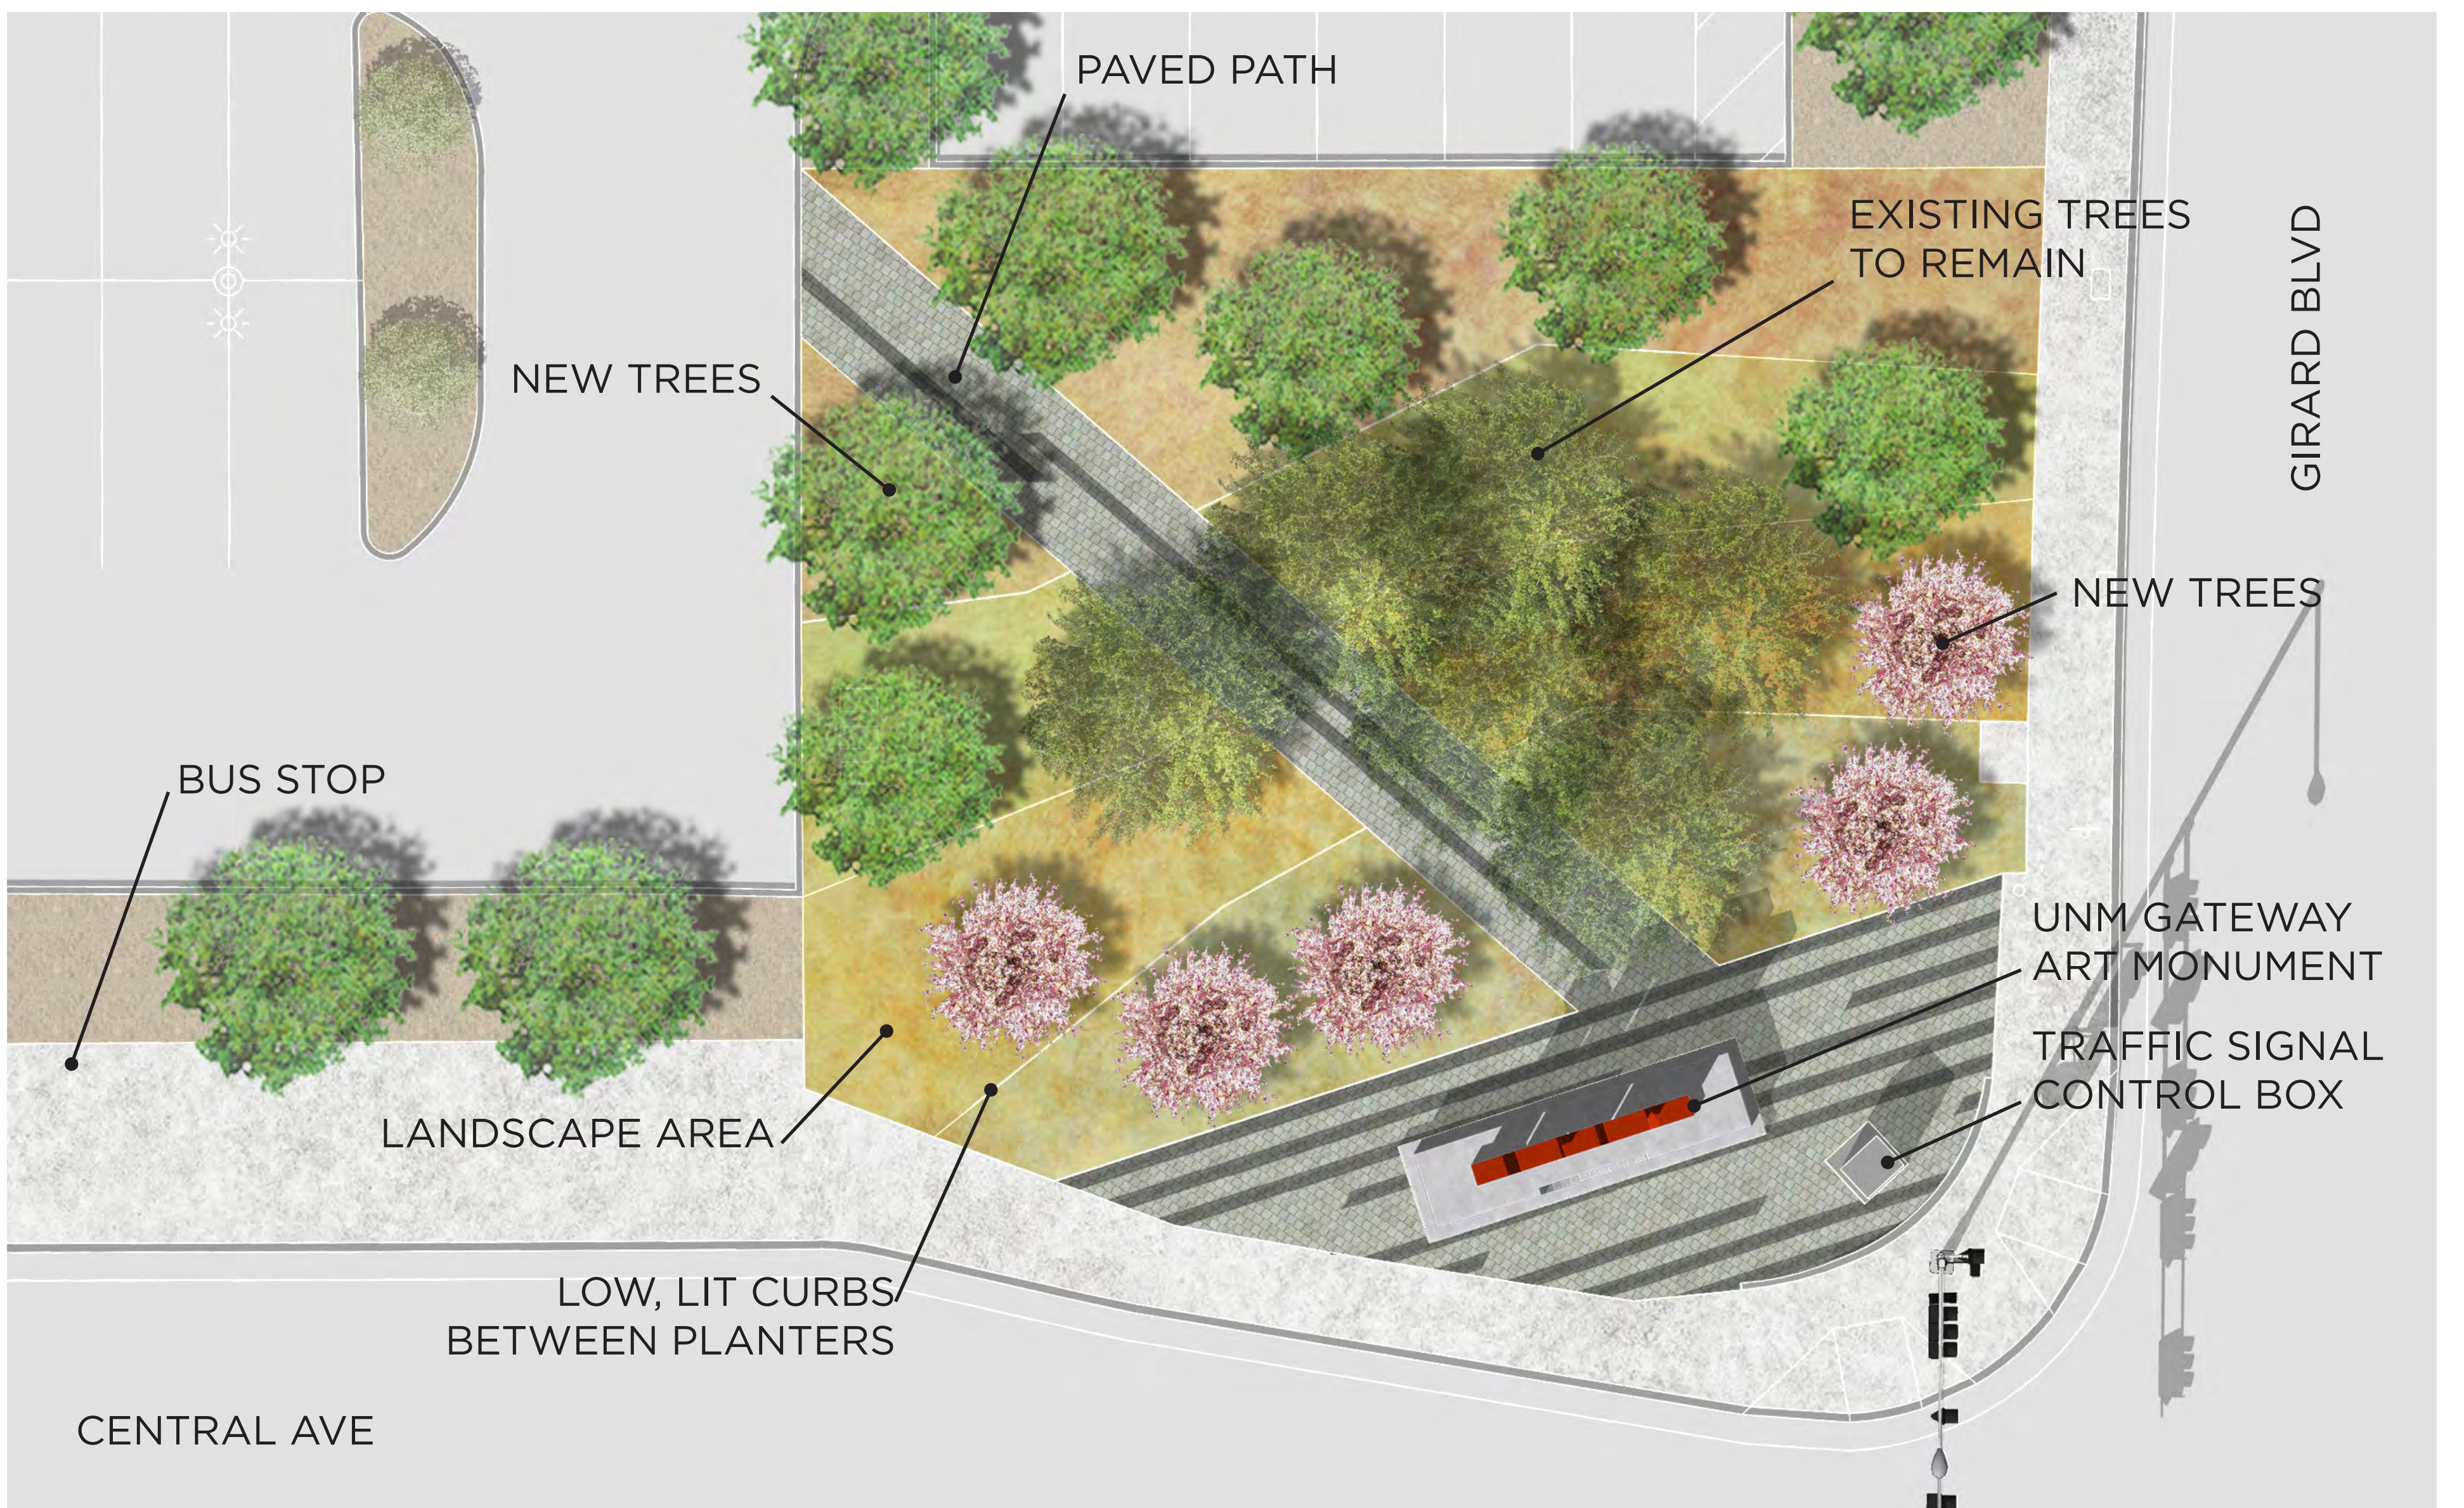

PLANTING SCHEMES

DESERT ACCENTS

WOVEN GRASSES

CHERRY & SILVER

PAVING SCHEMES

PUEBLO SHADOWS

LINEAR MOMENTUM

PIXELATED FADE

LIGHTING CONCEPTS

VIEW FROM CENTRAL AVE | WESTBOUND

PLAN VIEW

VIEW FROM GIRARD BLVD | NORTHBOUND

VIEW FROM CENTRAL BLVD | EASTBOUND

VIEW FROM MONTE VISTA BLVD | SOUTHWEST-BOUND

THE LOBO 'U'

| Central & Girard Site Improvements

# PUEBLO REVIVAL PLAZA

VIEW FROM CENTRAL AVE | WESTBOUND

PLAN VIEW

VIEW FROM GIRARD BLVD | NORTHBOUND

VIEW FROM CENTRAL BLVD | EASTBOUND

VIEW FROM MONTE VISTA BLVD | SOUTHWEST-BOUND

VIEW FROM CENTRAL AVE | WESTBOUND

PLAN VIEW

VIEW FROM GIRARD BLVD | NORTHBOUND

VIEW FROM CENTRAL BLVD | EASTBOUND

VIEW FROM MONTE VISTA BLVD | SOUTHWEST-BOUND

ROUTE 66

Central & Girard Site Improvements