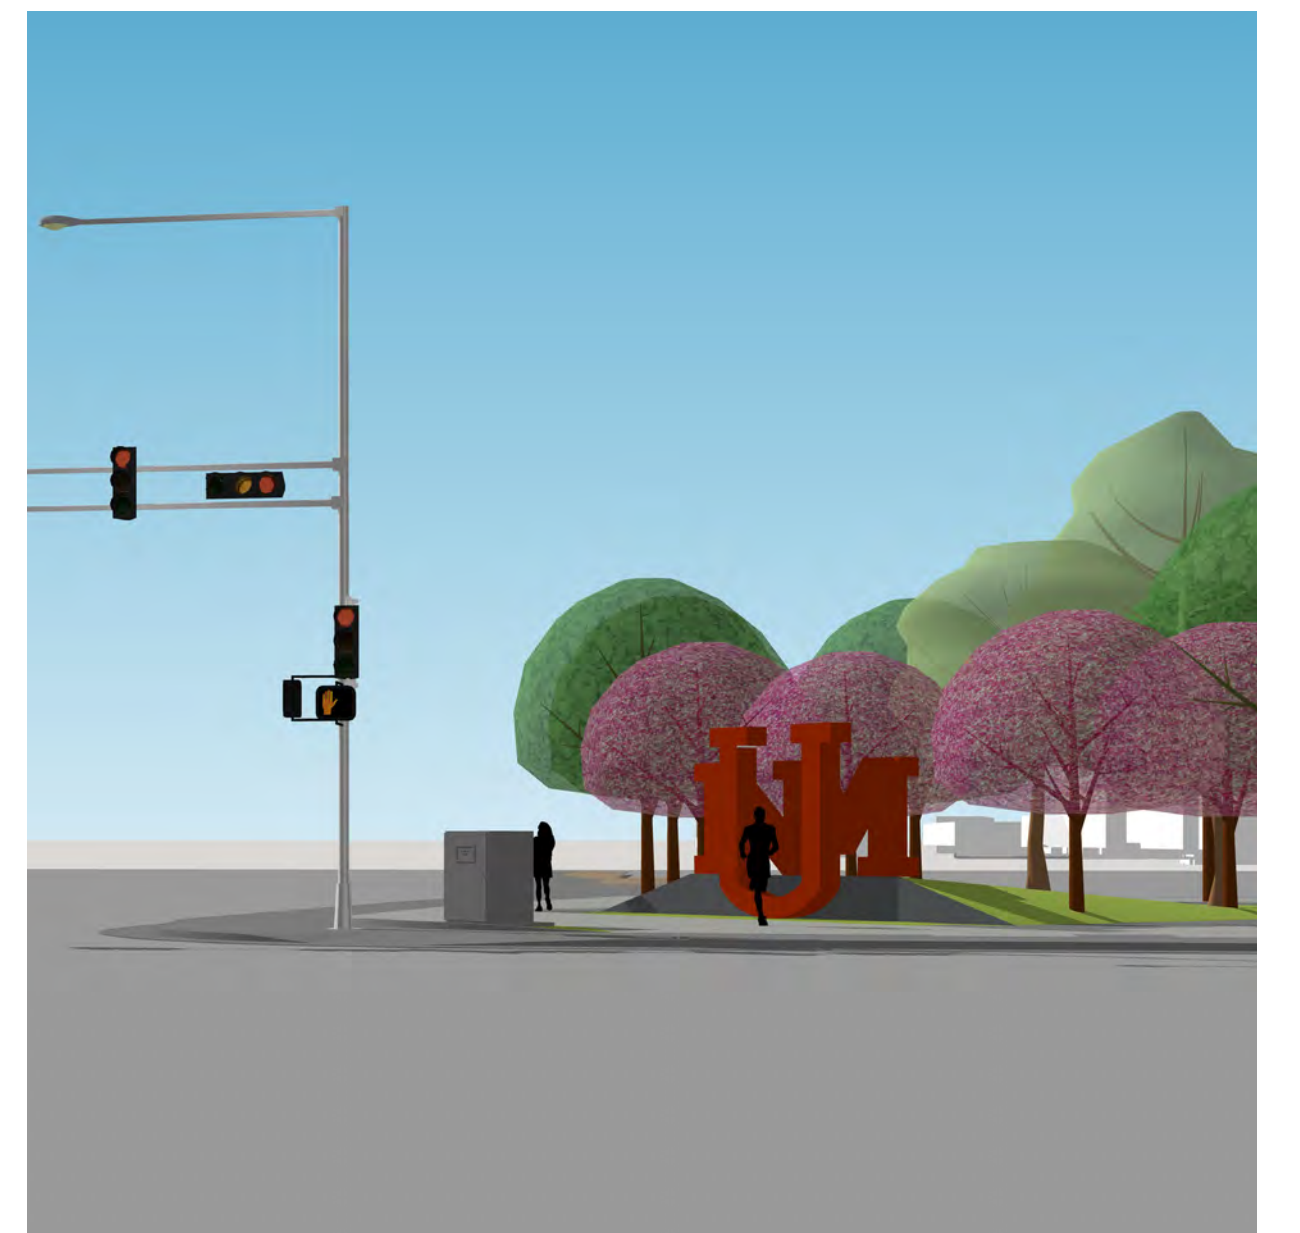

PLANTING SCHEMES

DESERT ACCENTS

WOVEN GRASSES

CHERRY & SILVER

PAVING SCHEMES

PUEBLO SHADOWS

LINEAR MOMENTUM

PIXELATED FADE

LIGHTING CONCEPTS

VIEW FROM CENTRAL AVE | WESTBOUND

PLAN VIEW

VIEW FROM GIRARD BLVD | NORTHBOUND

VIEW FROM CENTRAL BLVD | EASTBOUND

VIEW FROM MONTE VISTA BLVD | SOUTHWEST-BOUND

THE LOBO 'U'

| Central & Girard Site Improvements

# PUEBLO REVIVAL PLAZA

VIEW FROM CENTRAL AVE | WESTBOUND

PLAN VIEW

VIEW FROM GIRARD BLVD | NORTHBOUND

VIEW FROM CENTRAL BLVD | EASTBOUND

VIEW FROM MONTE VISTA BLVD | SOUTHWEST-BOUND

VIEW FROM CENTRAL AVE | WESTBOUND

PLAN VIEW

VIEW FROM GIRARD BLVD | NORTHBOUND

VIEW FROM CENTRAL BLVD | EASTBOUND

VIEW FROM MONTE VISTA BLVD | SOUTHWEST-BOUND

ROUTE 66

Central & Girard Site Improvements