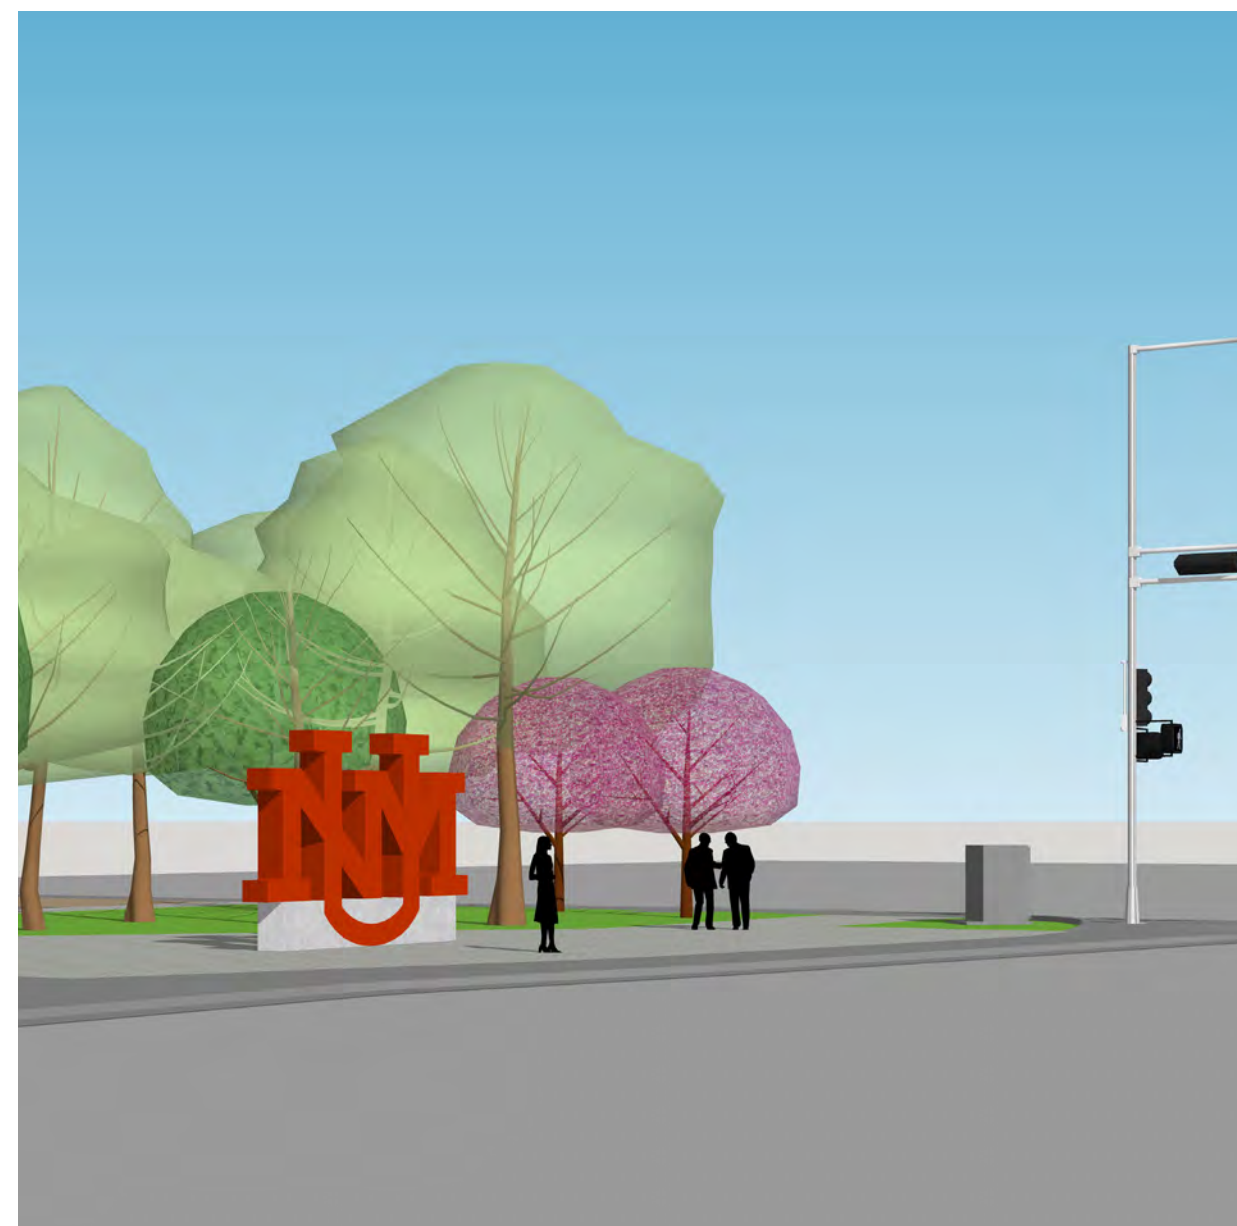

LIGHTING CONCEPTS

VIEW FROM CENTRAL AVE | WESTBOUND

PLAN VIEW

VIEW FROM GIRARD BLVD | NORTHBOUND

VIEW FROM CENTRAL BLVD | EASTBOUND

VIEW FROM MONTE VISTA BLVD | SOUTHWEST-BOUND

THE LOBO 'U'

| Central & Girard Site Improvements

# PUEBLO REVIVAL PLAZA

VIEW FROM CENTRAL AVE | WESTBOUND

PLAN VIEW

VIEW FROM GIRARD BLVD | NORTHBOUND

VIEW FROM CENTRAL BLVD | EASTBOUND

VIEW FROM MONTE VISTA BLVD | SOUTHWEST-BOUND

VIEW FROM CENTRAL AVE | WESTBOUND

PLAN VIEW

VIEW FROM GIRARD BLVD | NORTHBOUND

VIEW FROM CENTRAL BLVD | EASTBOUND

VIEW FROM MONTE VISTA BLVD | SOUTHWEST-BOUND

ROUTE 66

Central & Girard Site Improvements