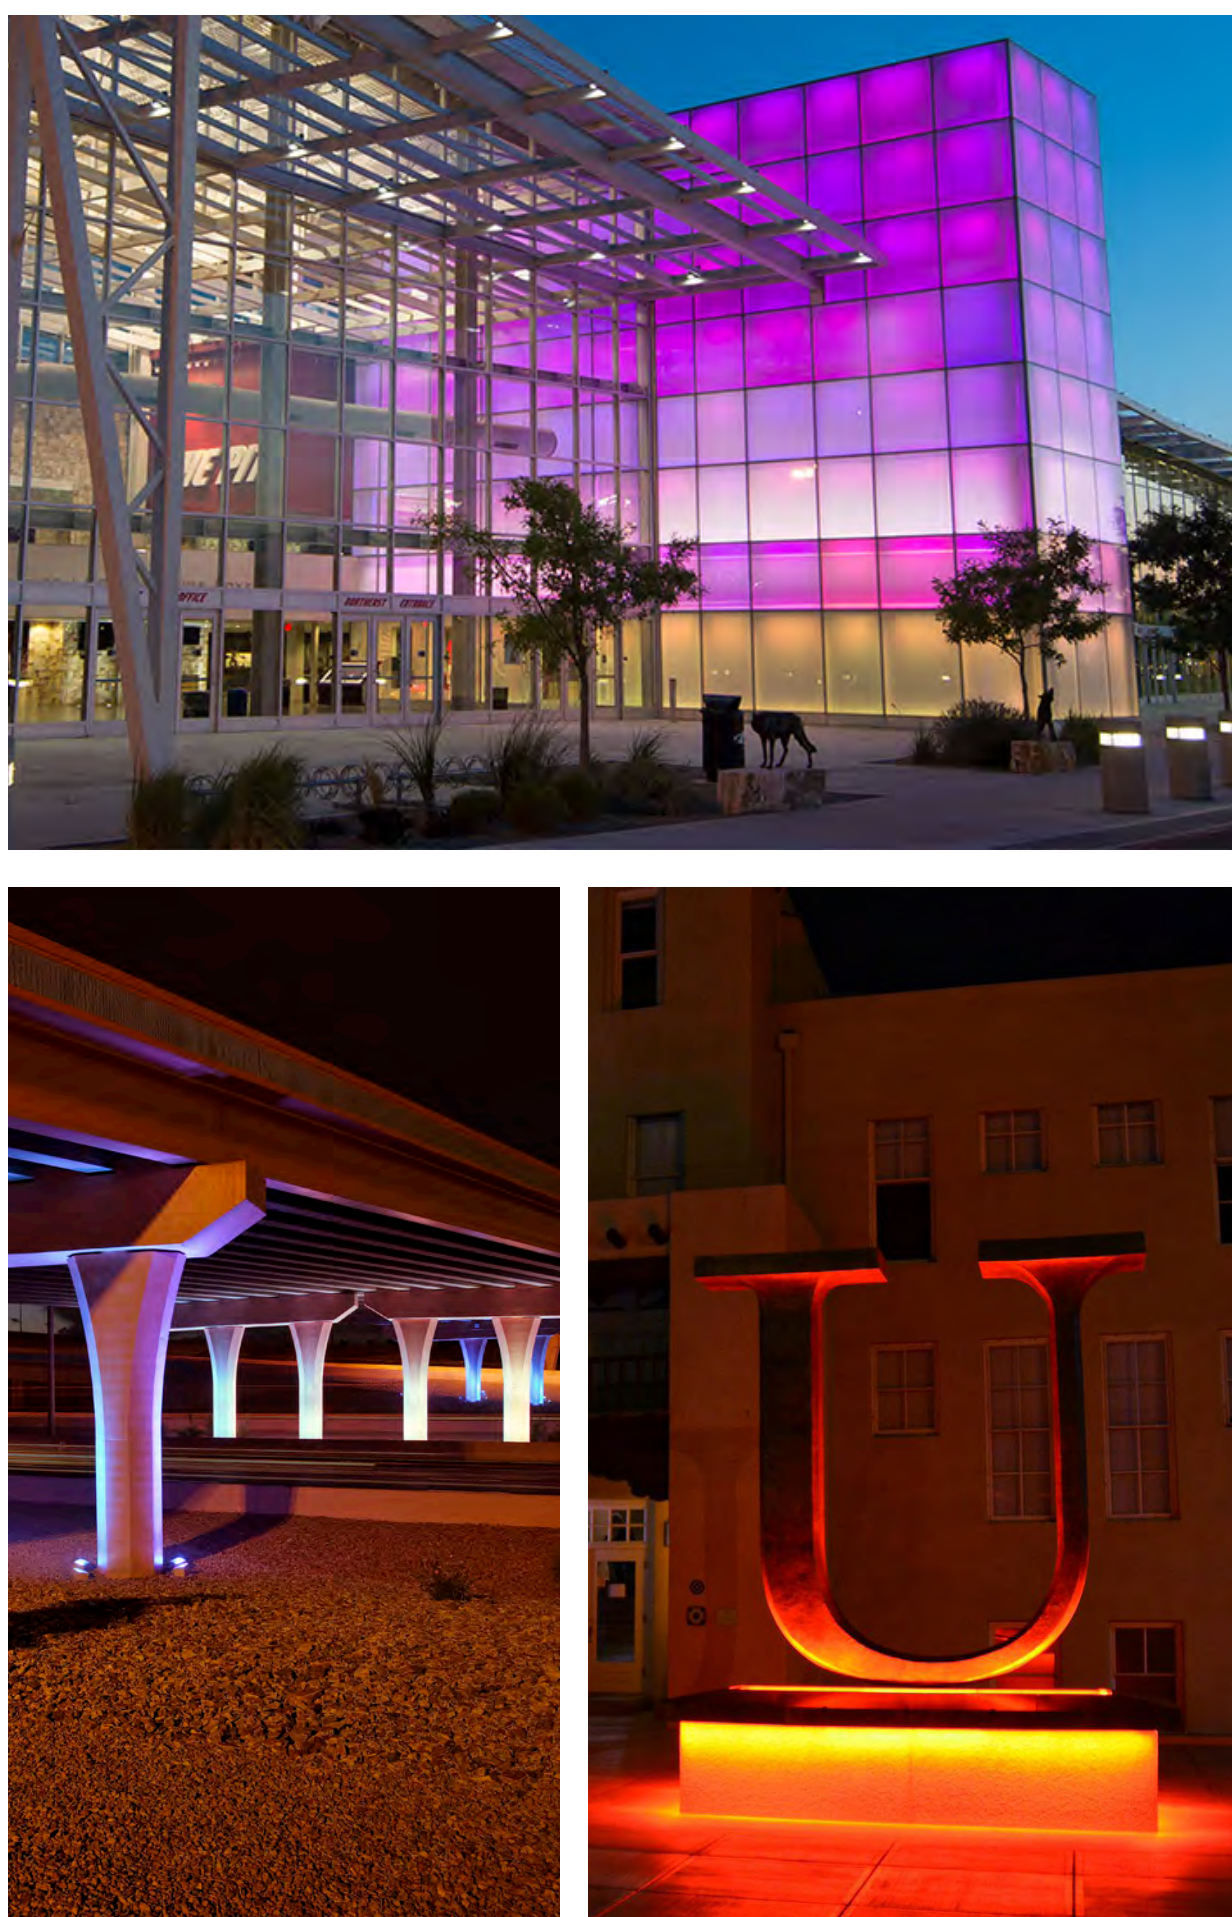

PLANTING SCHEMES

DESERT ACCENTS

WOVEN GRASSES

CHERRY & SILVER

PAVING SCHEMES

PUEBLO SHADOWS

LINEAR MOMENTUM

PIXELATED FADE

LIGHTING CONCEPTS

VIEW FROM CENTRAL AVE | WESTBOUND

PLAN VIEW

VIEW FROM GIRARD BLVD | NORTHBOUND

VIEW FROM CENTRAL BLVD | EASTBOUND

VIEW FROM MONTE VISTA BLVD | SOUTHWEST-BOUND

THE LOBO 'U'

| Central & Girard Site Improvements

# PUEBLO REVIVAL PLAZA

VIEW FROM CENTRAL AVE | WESTBOUND

PLAN VIEW

VIEW FROM GIRARD BLVD | NORTHBOUND

VIEW FROM CENTRAL BLVD | EASTBOUND

VIEW FROM MONTE VISTA BLVD | SOUTHWEST-BOUND

VIEW FROM CENTRAL AVE | WESTBOUND

PLAN VIEW

VIEW FROM GIRARD BLVD | NORTHBOUND

VIEW FROM CENTRAL BLVD | EASTBOUND

VIEW FROM MONTE VISTA BLVD | SOUTHWEST-BOUND

ROUTE 66

Central & Girard Site Improvements