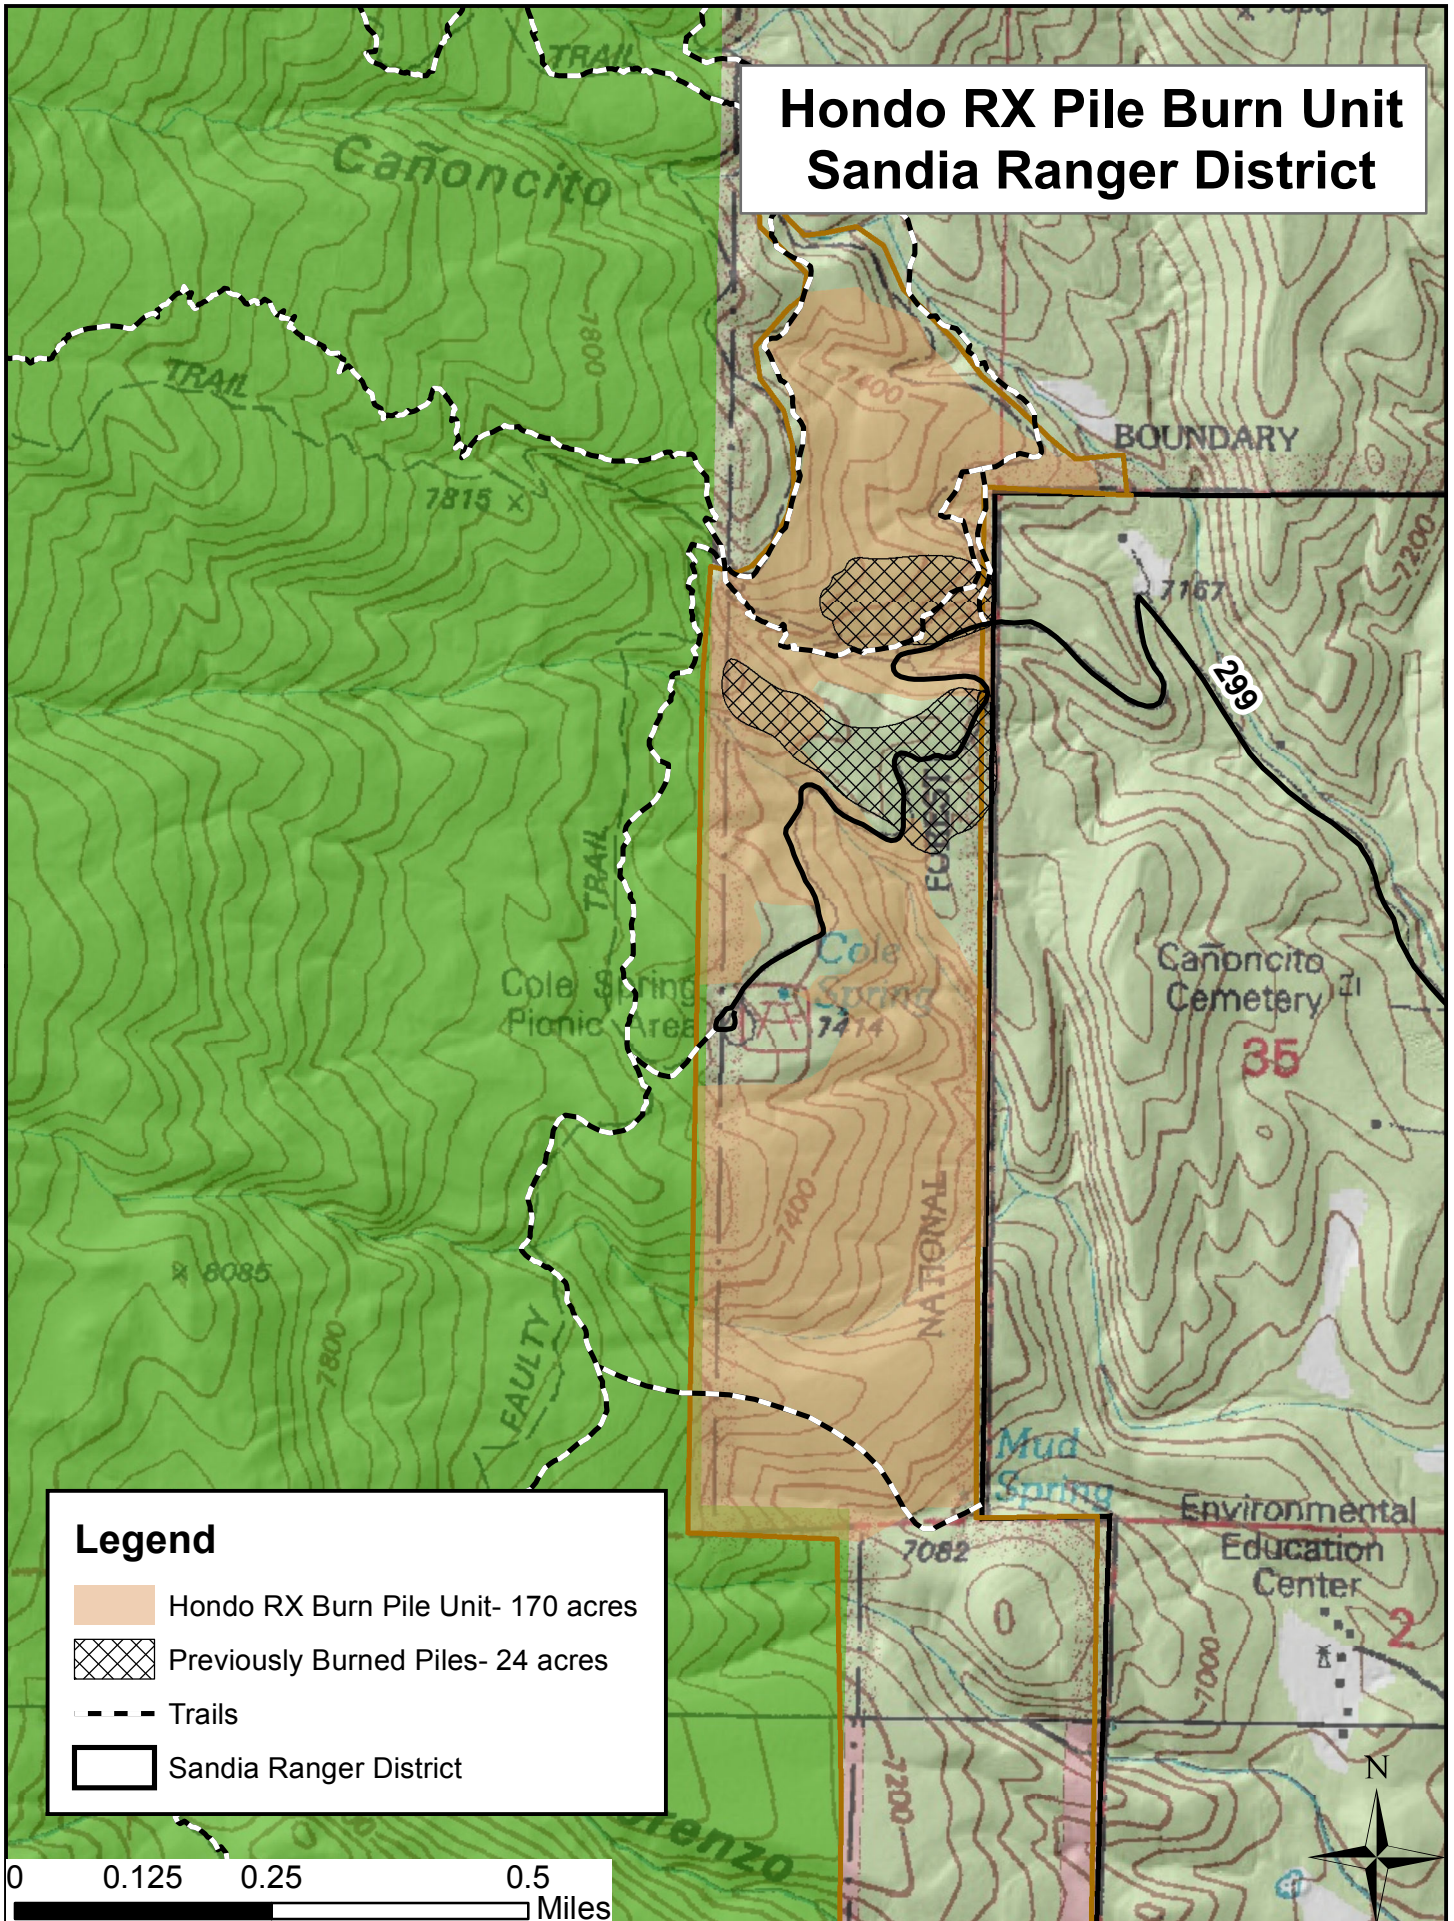

Hondo RX Pile Burn Unit Sandia Ranger District

Legend

-  Hondo RX Burn Pile Unit- 170 acres
-  Previously Burned Piles- 24 acres
-  Trails
-  Sandia Ranger District

0 0.125 0.25 0.5 Miles