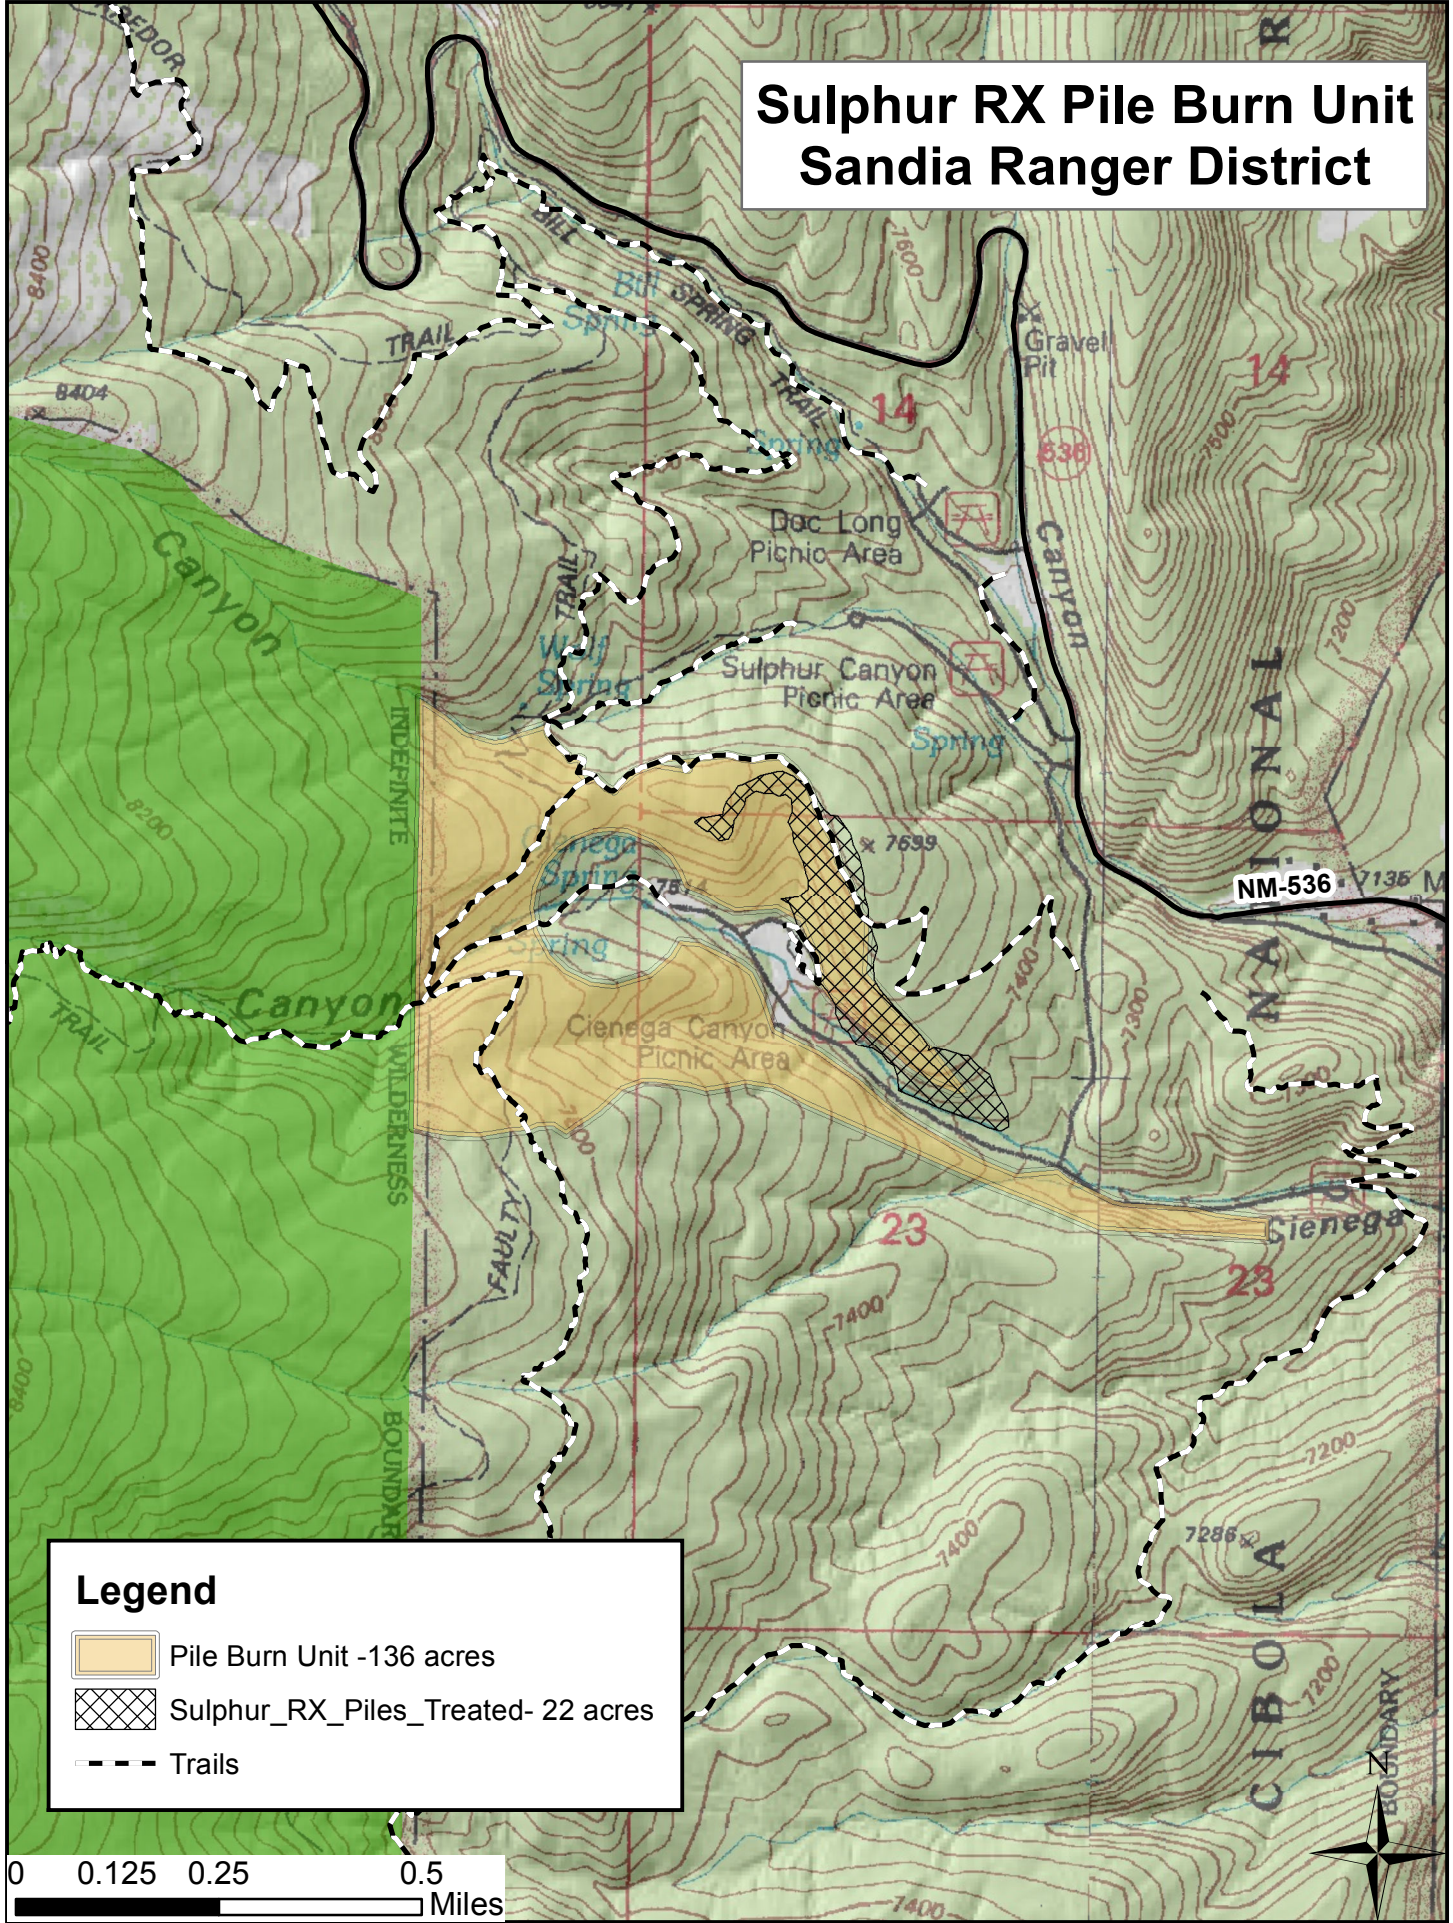

Sulphur RX Pile Burn Unit Sandia Ranger District

Legend

-  Pile Burn Unit -136 acres
-  Sulphur_RX_Piles_Treated- 22 acres
-  Trails

0 0.125 0.25 0.5
Miles