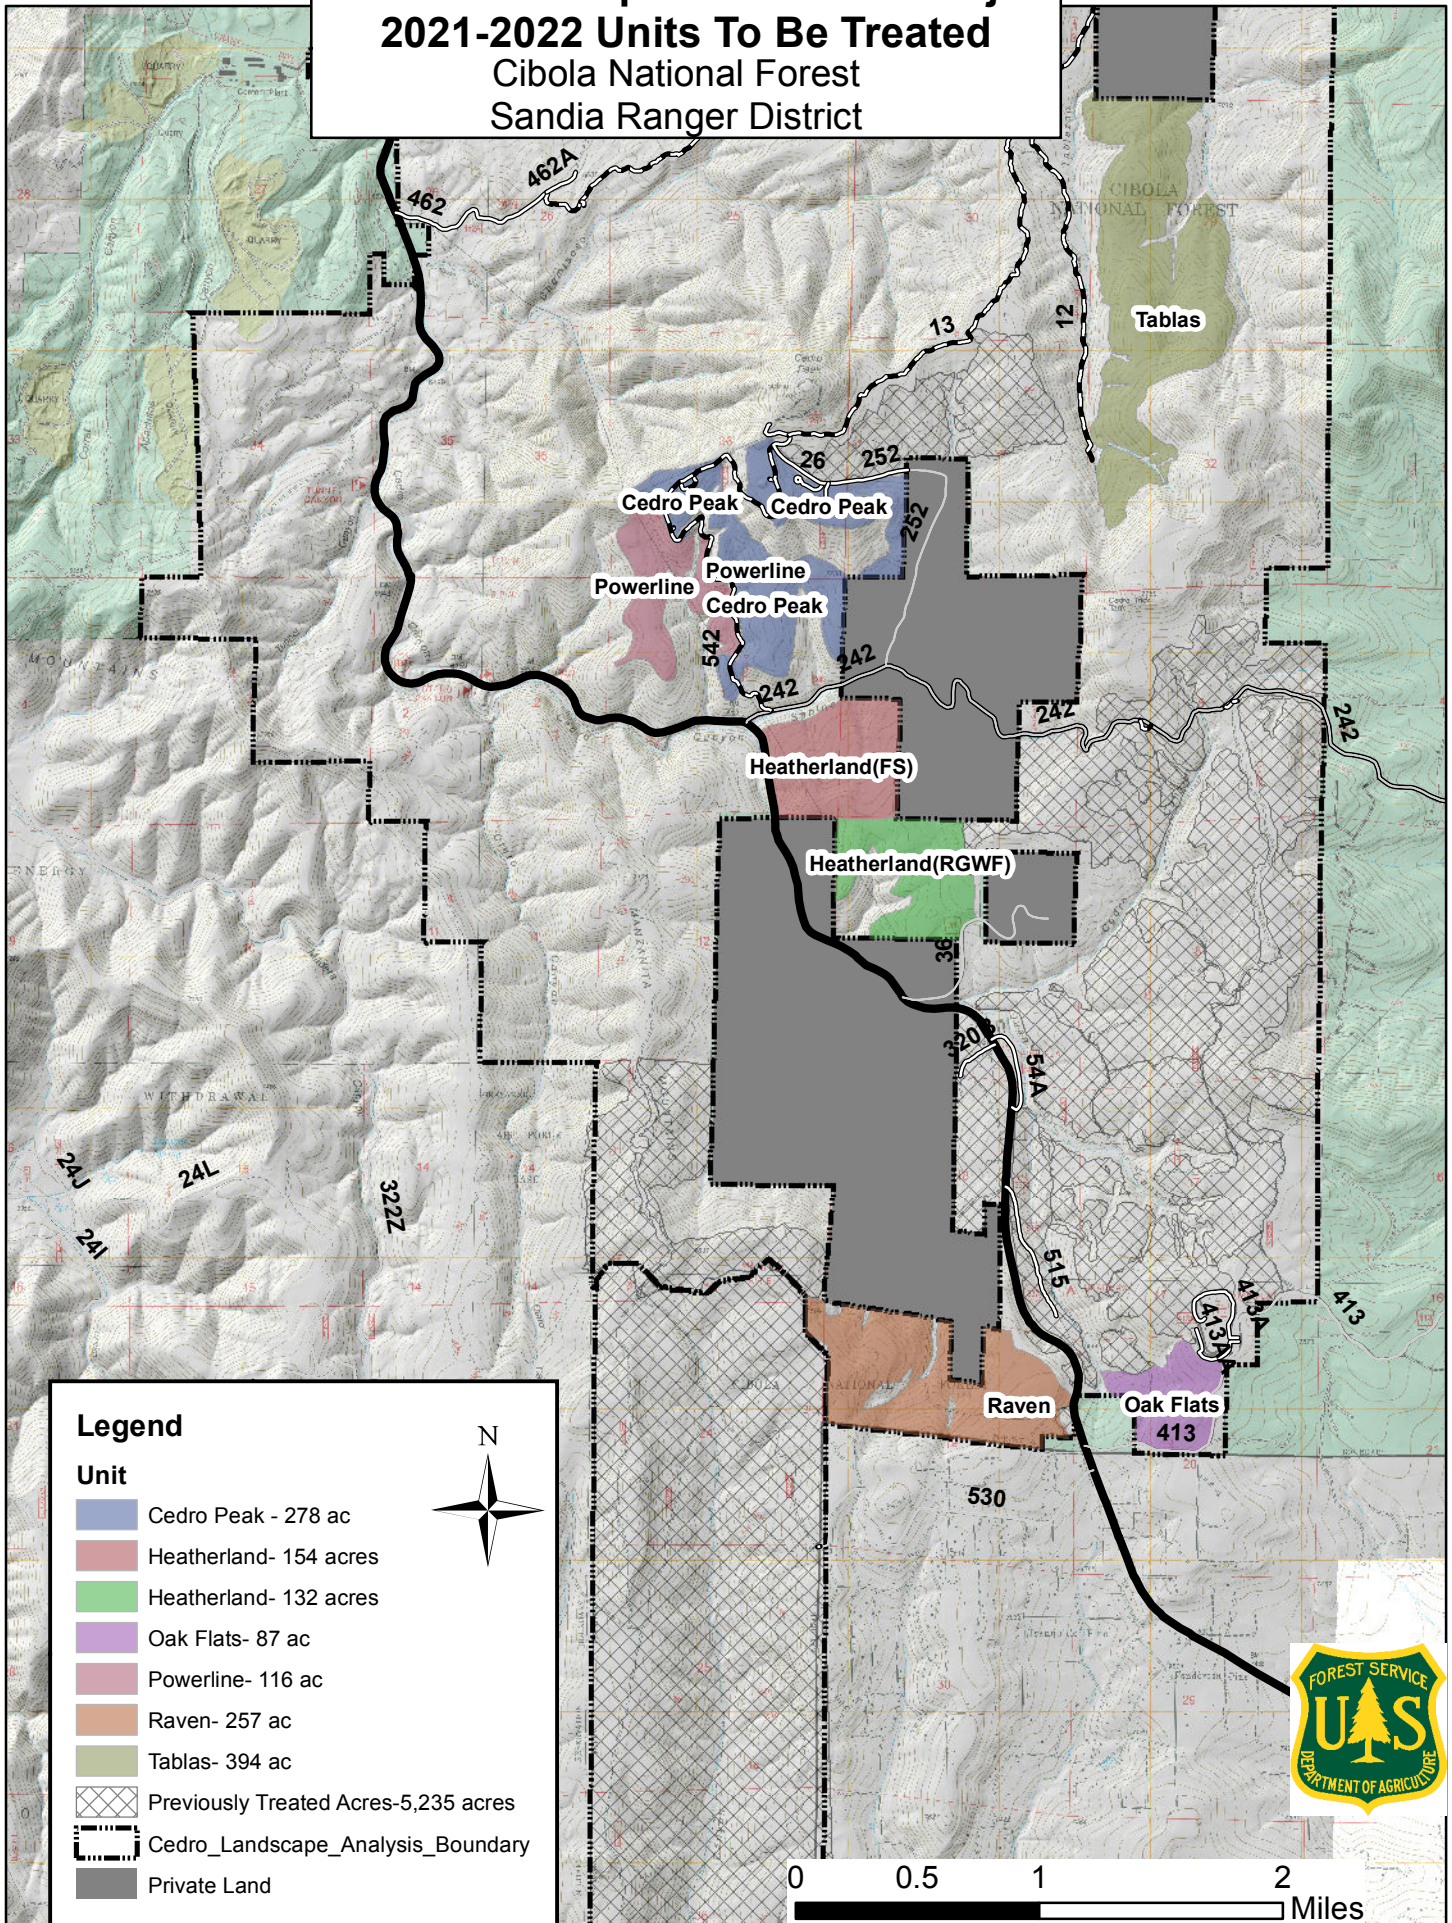

# Cedro Landscape Restoration Project

## 2021-2022 Units To Be Treated

Cibola National Forest  
Sandia Ranger District

**Legend**

**Unit**

- Cedro Peak - 278 ac
- Heatherland- 154 acres
- Heatherland- 132 acres
- Oak Flats- 87 ac
- Powerline- 116 ac
- Raven- 257 ac
- Tablas- 394 ac
- Previously Treated Acres-5,235 acres
- Cedro\_Landscape\_Analysis\_Boundary
- Private Land