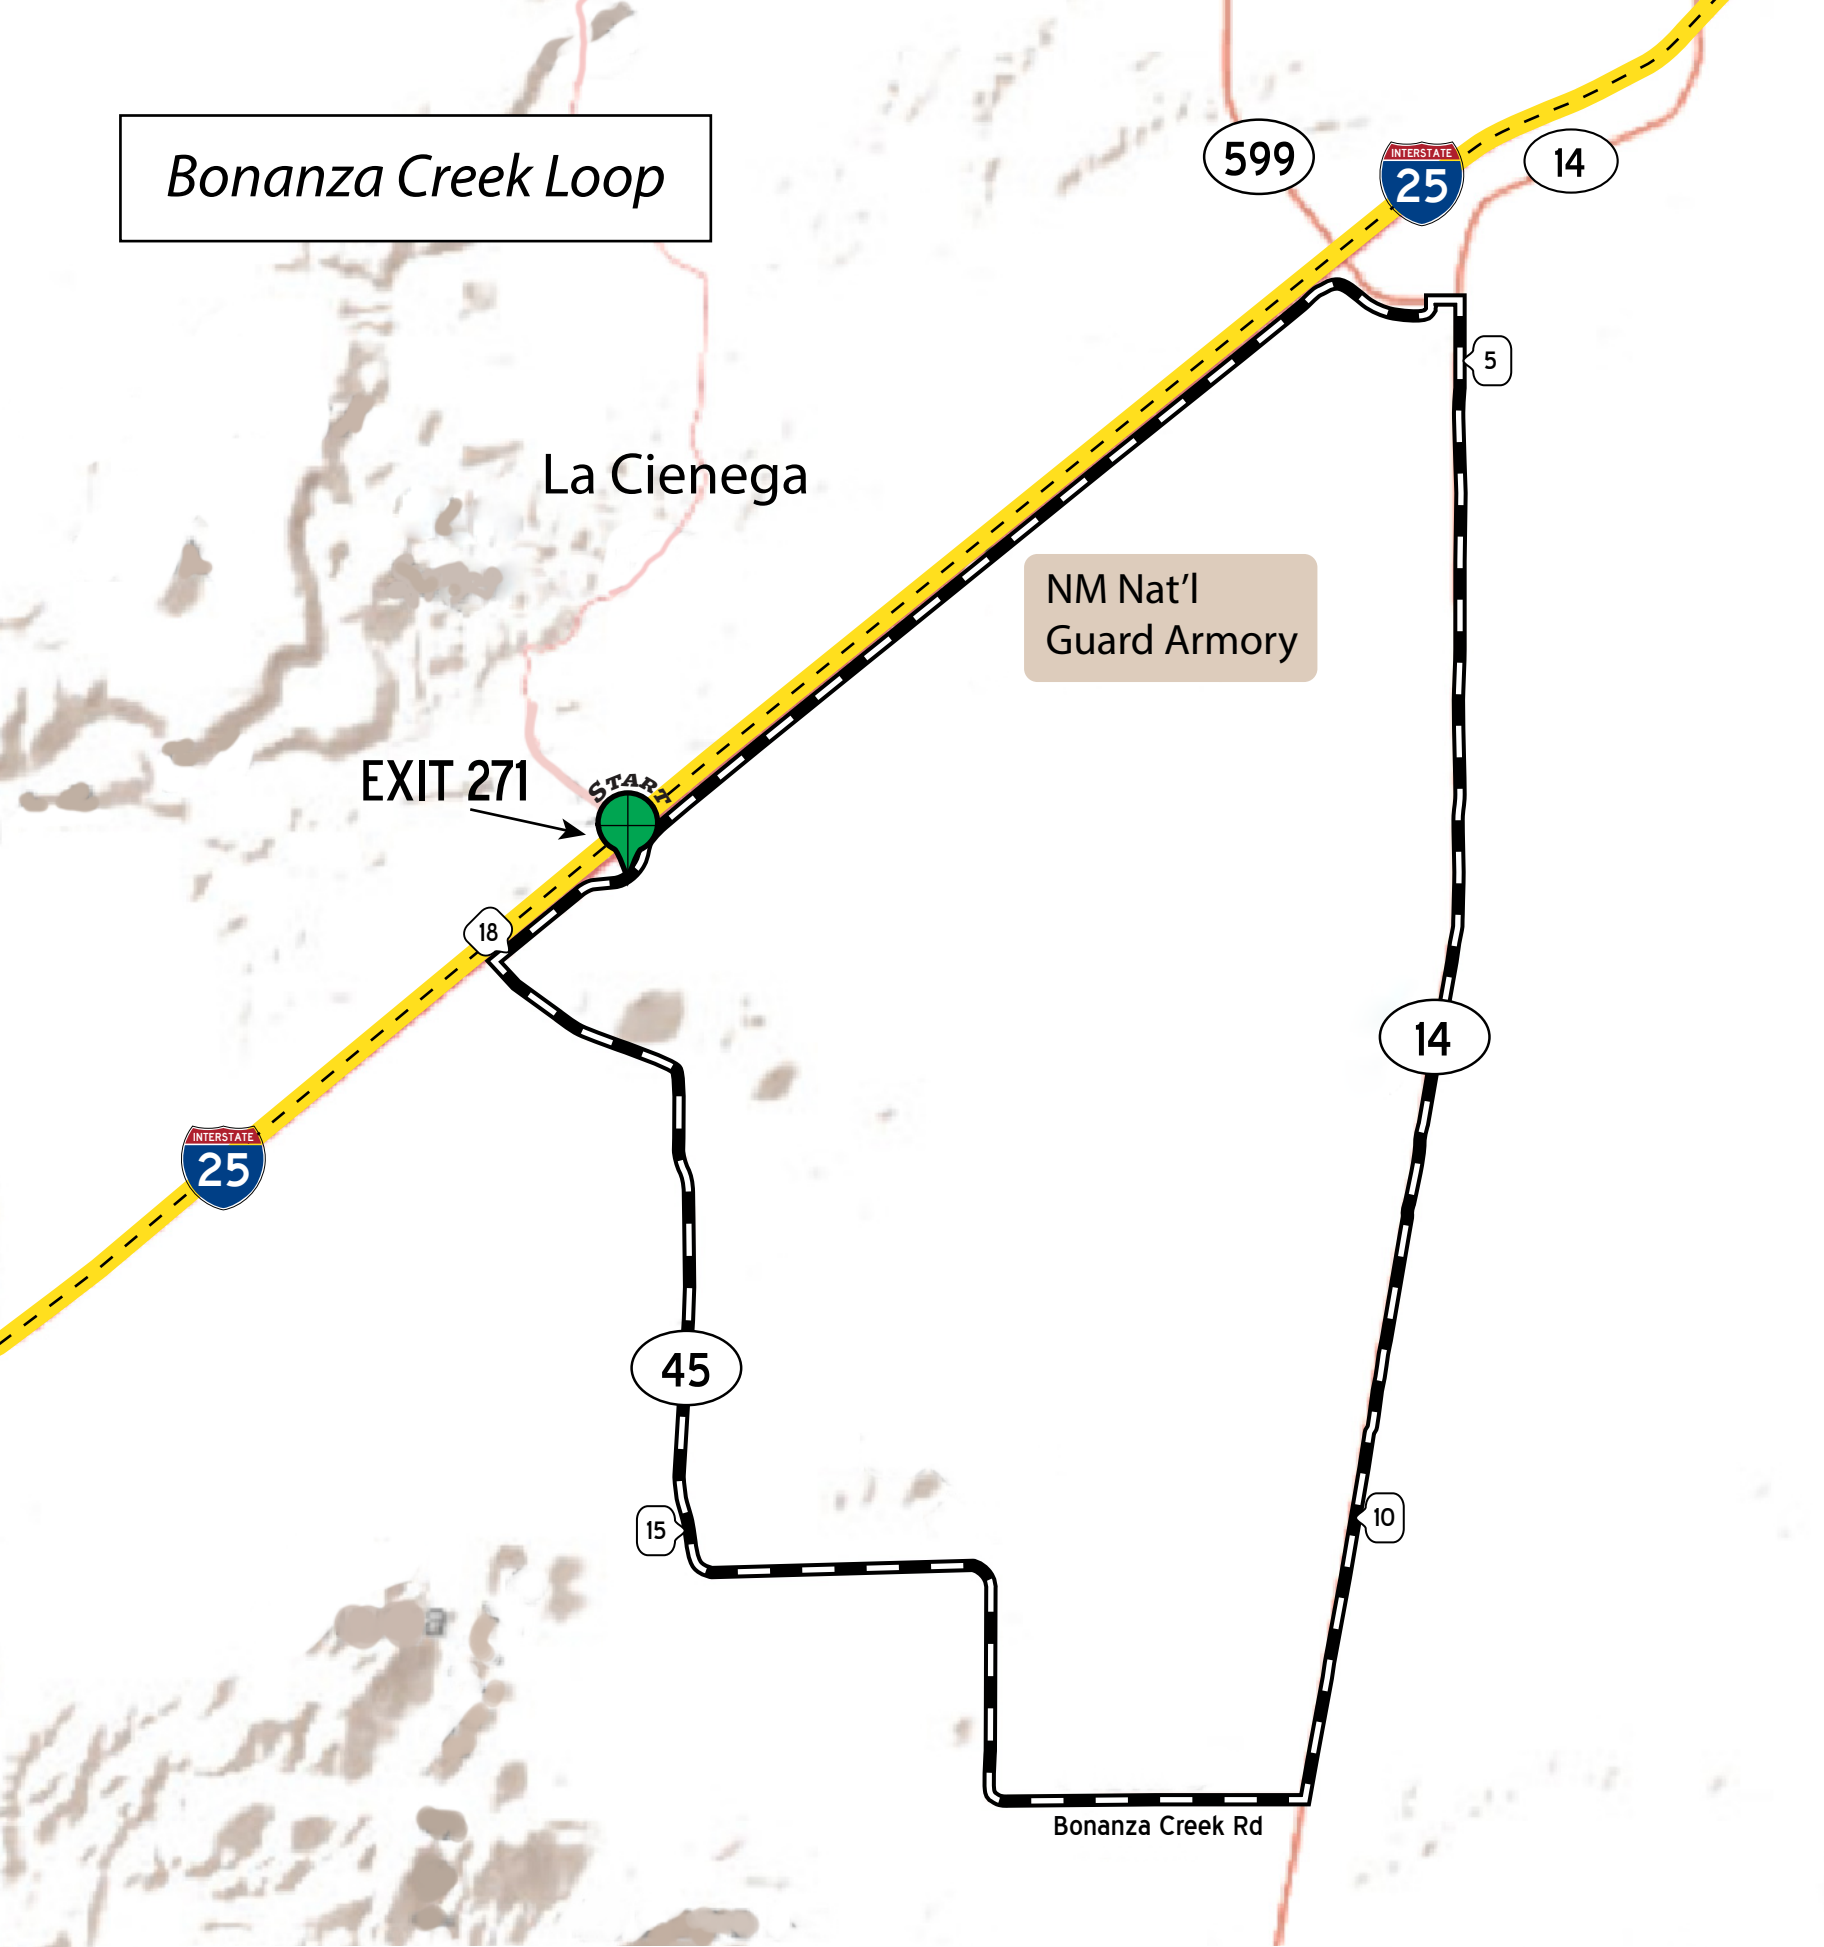

Bonanza Creek Loop

18.7 miles | +867 ft/-868 ft