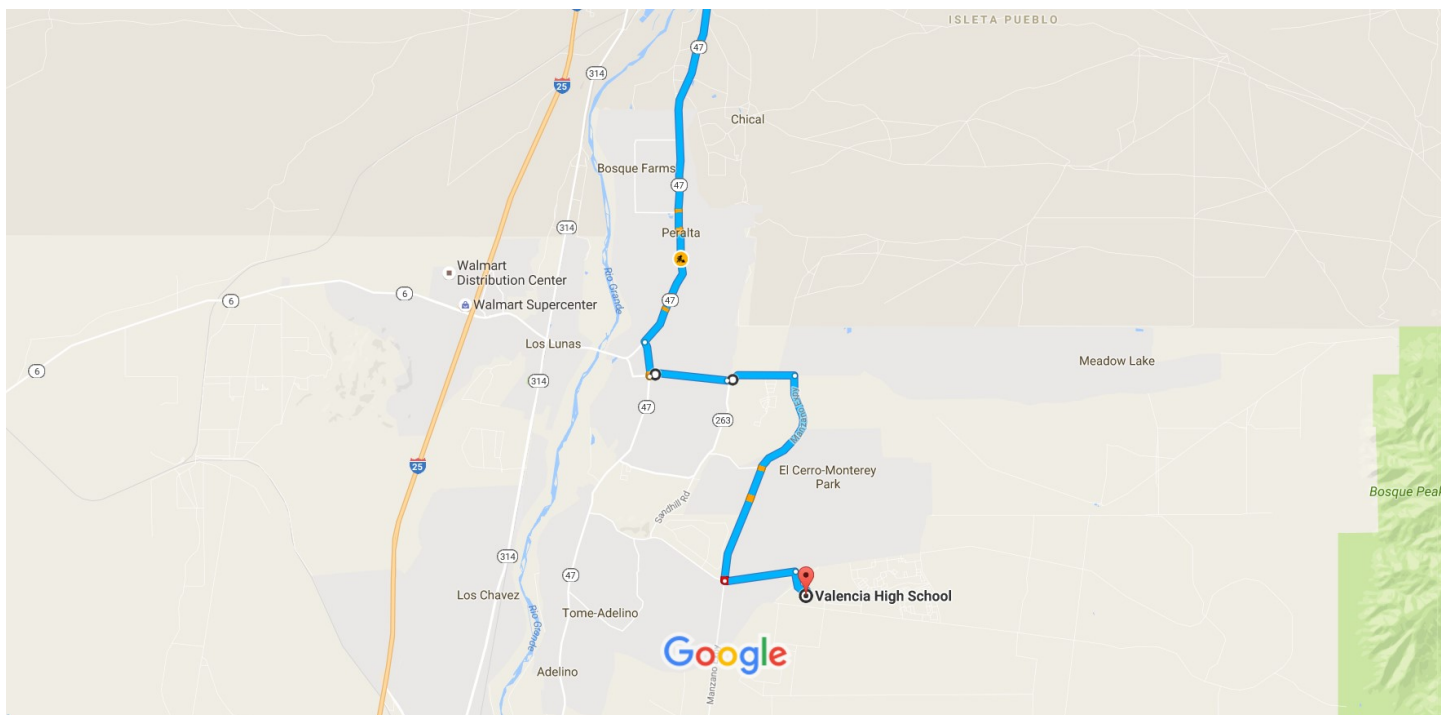

Highland High School to Valencia High School

Drive 32.7 miles, 48 min

Map data ©2016 Google 2 mi